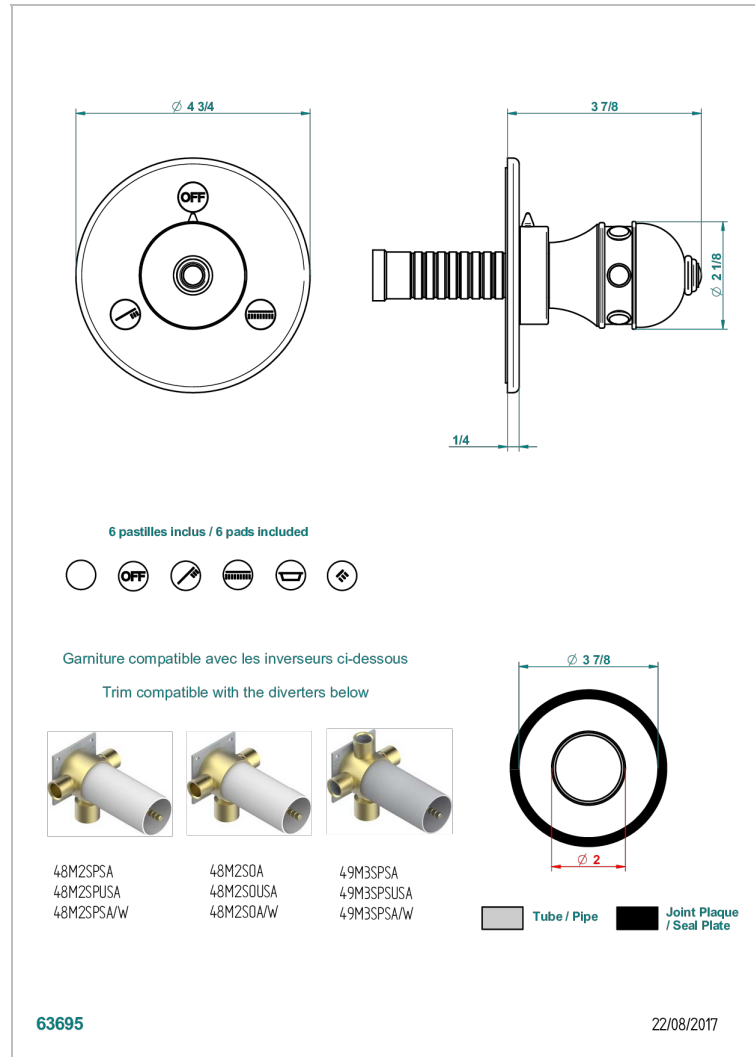

SULLY LAPIS LAZULI

A1W-48M2SB

Trim for wall mounted diverter - 2 ways ref.48M2 & 3 ways ref.49M3

CHARACTERISTIC

- Sully Lapis Lazuli
- Trim for wall mounted diverter - 2 ways ref.48M2 & 3 ways ref.49M3

RELATED SKU'S

- Ref. G00-48M2SOUSA Wall mounted 3-way diverter with ceramic cartridge for concealed installation- 1 inlet 3/4" and 2 outlets 1/2" without shared ports no stop position - no trim
- Ref. G00-48M2SPSUSA Wall mounted 3-way diverter with ceramic cartridge for concealed installation- 1 inlet 3/4" and 2 outlets 1/2" with positive top, no shared ports - no trim
- Ref. G00-49M3SPSUSA Wall mounted 4-way diverter with ceramic cartridge for concealed installation- 1 inlet 3/4" and 3 outlets 1/2" with positive top, no shared ports - no trim