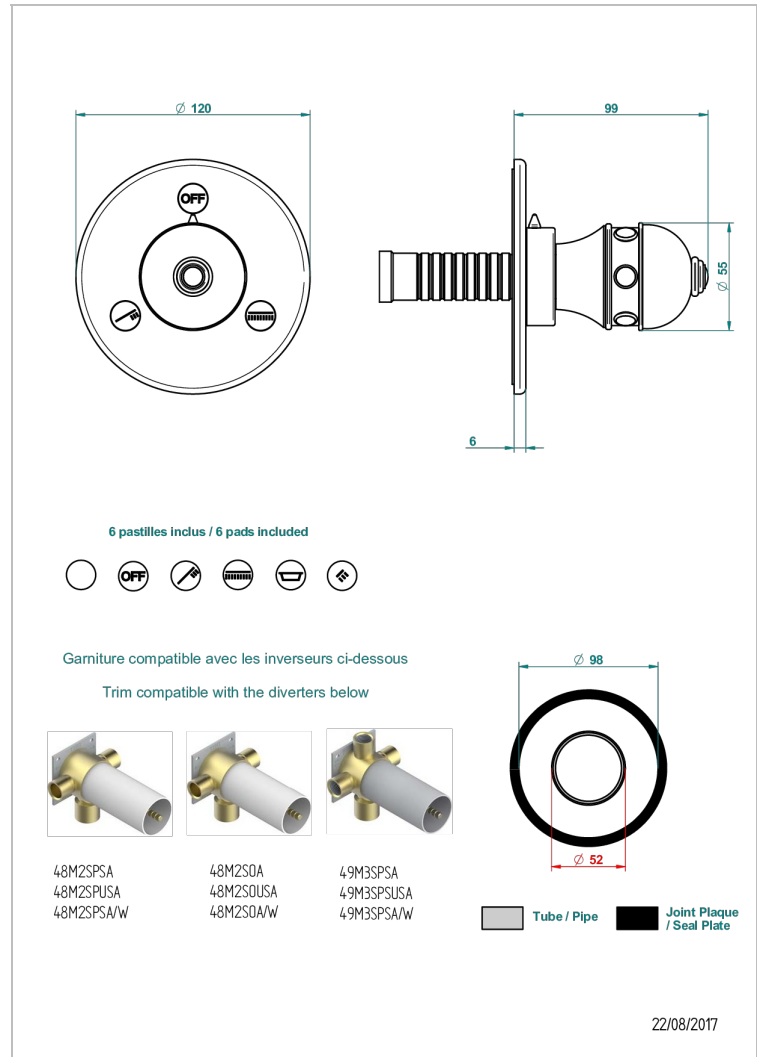

SULLY LAPIS LAZULI

A1W-48M2SB

Trim for wall mounted diverter, 2 ways - ref. 48M2 and 3 ways - ref. 49M3

CHARACTERISTIC

- Sully Lapis Lazuli
- Trim for wall mounted diverter, 2 ways - ref. 48M2 and 3 ways - ref. 49M3