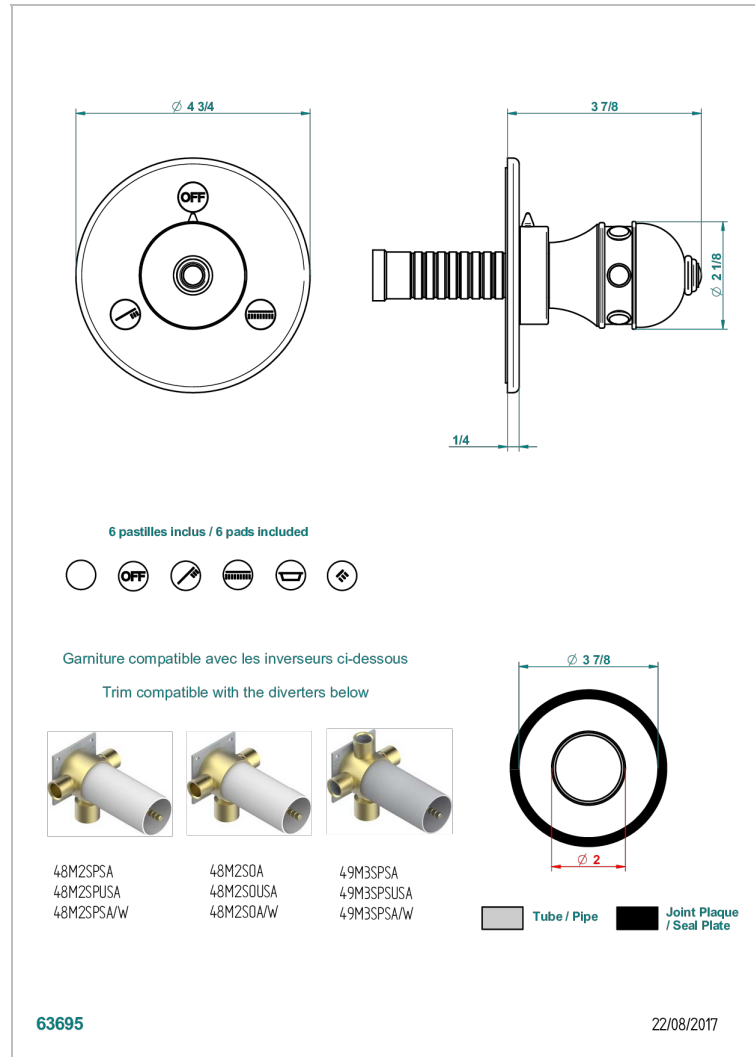

# SULLY LAPIS LAZULI

A1W-48M2SB

Trim for wall mounted diverter, 2 ways - ref. 48M2 and 3 ways - ref. 49M3

## CHARACTERISTIC

- Sully Lapis Lazuli
- Trim for wall mounted diverter, 2 ways - ref. 48M2 and 3 ways - ref. 49M3