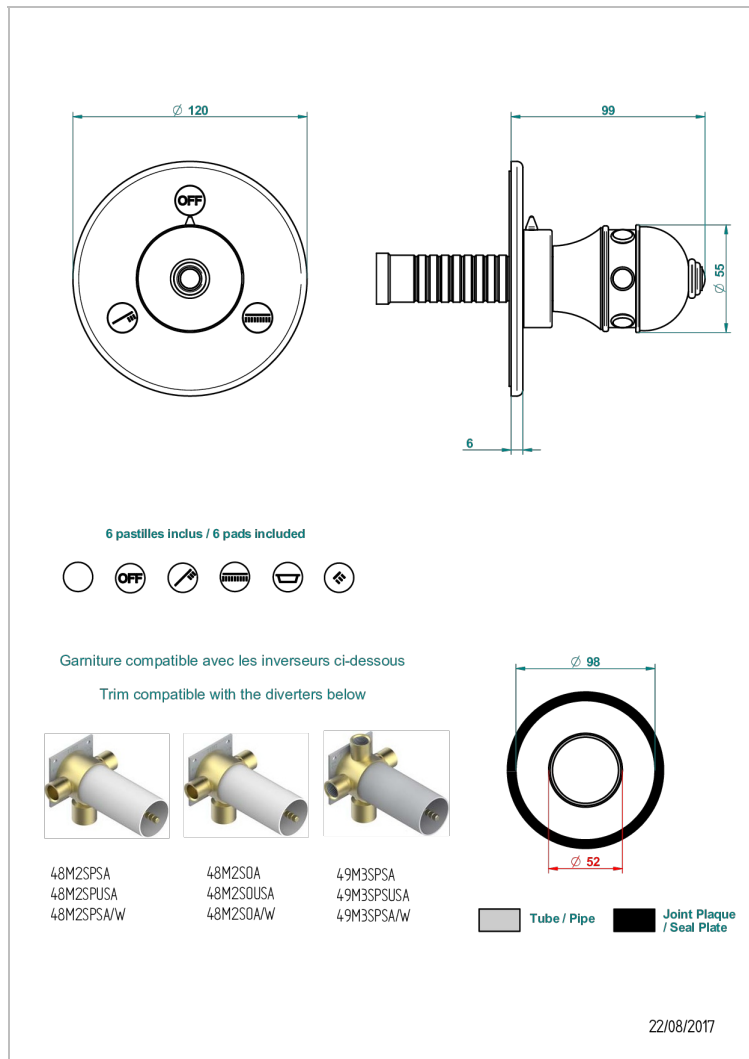

# SULLY С ЛАЗУРИТОМ

A1W-48M2SB

Trim for wall mounted diverter, 2 ways - ref. 48M2 and 3 ways - ref. 49M3

THG  
PARIS

## ХАРАКТЕРИСТИКИ

- Sully с лазуритом
- Trim for wall mounted diverter, 2 ways - ref. 48M2 and 3 ways - ref. 49M3

## СВЯЗАННЫЕ ТОВАРНЫЕ ПОЗИЦИИ

- Ref. G00-48M2SOA Wall mounted 3-way diverter with ceramic cartridge for concealed installation- 1 inlet 3/4" and 2 outlets 1/2" without stop position, without trim
- Ref. G00-48M2SPSA Wall mounted 3-way diverter with ceramic cartridge for concealed installation, 1 inlet 3/4" and 2 outlets 1/2" with stop position, without trim
- Ref. G00-49M3SPSA Wall mounted 4-way diverter with ceramic cartridge for concealed installation- 1 inlet 3/4" and 3 outlets 1/2" with stop position, without trim