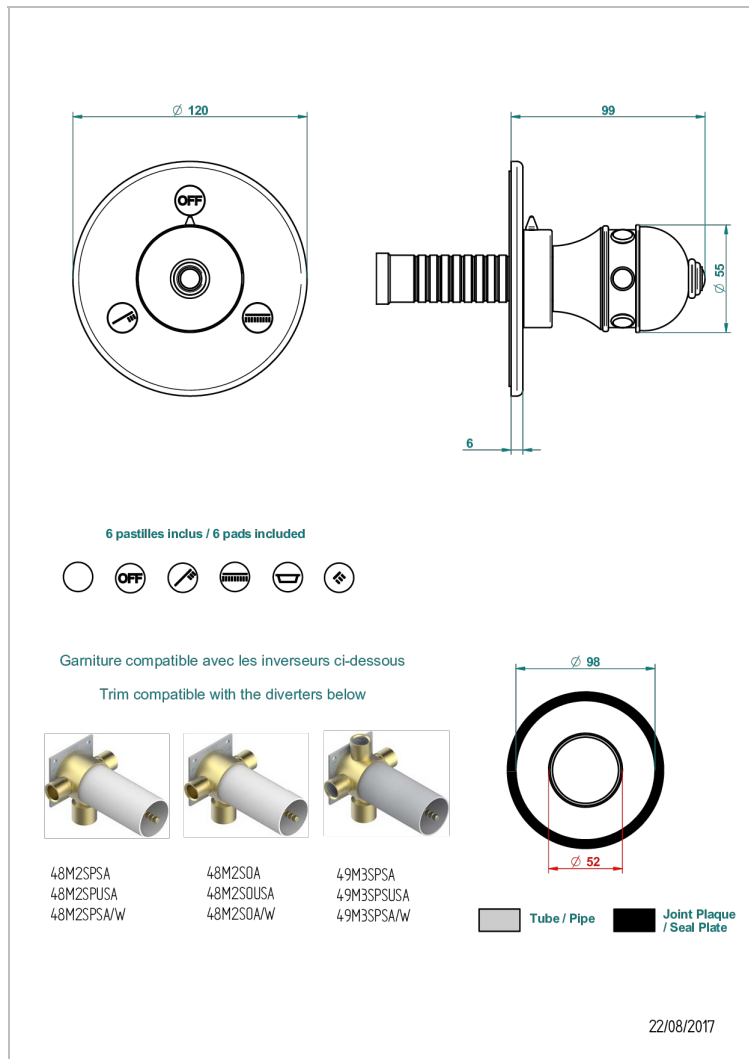

SULLY LAPIS LAZULI

A1W-48M2SB

Trim for wall mounted diverter, 2 ways - ref. 48M2 and 3 ways - ref. 49M3

THG[®]
PARIS

CARACTERÍSTICAS

- Sully Lapis Lazuli
- Trim for wall mounted diverter, 2 ways - ref. 48M2 and 3 ways - ref. 49M3

PRODUCTOS RELACIONADOS

- Ref. G00-48M2SOA Wall mounted 3-way diverter with ceramic cartridge for concealed installation- 1 inlet 3/4" and 2 outlets 1/2" without stop position, without trim
- Ref. G00-48M2SPSA Wall mounted 3-way diverter with ceramic cartridge for concealed installation, 1 inlet 3/4" and 2 outlets 1/2" with stop position, without trim
- Ref. G00-49M3SPSA Wall mounted 4-way diverter with ceramic cartridge for concealed installation- 1 inlet 3/4" and 3 outlets 1/2" with stop position, without trim