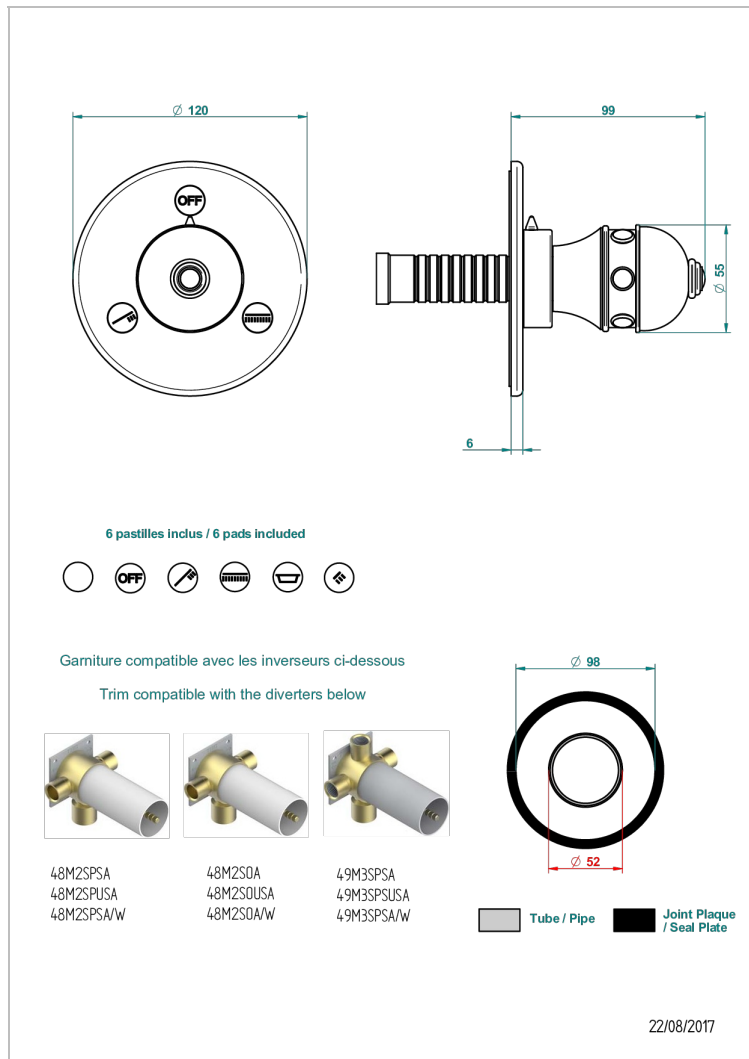

# SULLY LAPIS LAZULI

A1W-48M2SB

Trim for wall mounted diverter, 2 ways - ref. 48M2 and 3 ways - ref. 49M3

## CHARACTERISTIC

- Sully Lapis Lazuli
- Trim for wall mounted diverter, 2 ways - ref. 48M2 and 3 ways - ref. 49M3

## RELATED SKU'S

- Ref. G00-48M2SOA Wall mounted 3-way diverter with ceramic cartridge for concealed installation- 1 inlet 3/4" and 2 outlets 1/2" without stop position, without trim
- Ref. G00-48M2SPSA Wall mounted 3-way diverter with ceramic cartridge for concealed installation, 1 inlet 3/4" and 2 outlets 1/2" with stop position, without trim
- Ref. G00-49M3SPSA Wall mounted 4-way diverter with ceramic cartridge for concealed installation- 1 inlet 3/4" and 3 outlets 1/2" with stop position, without trim