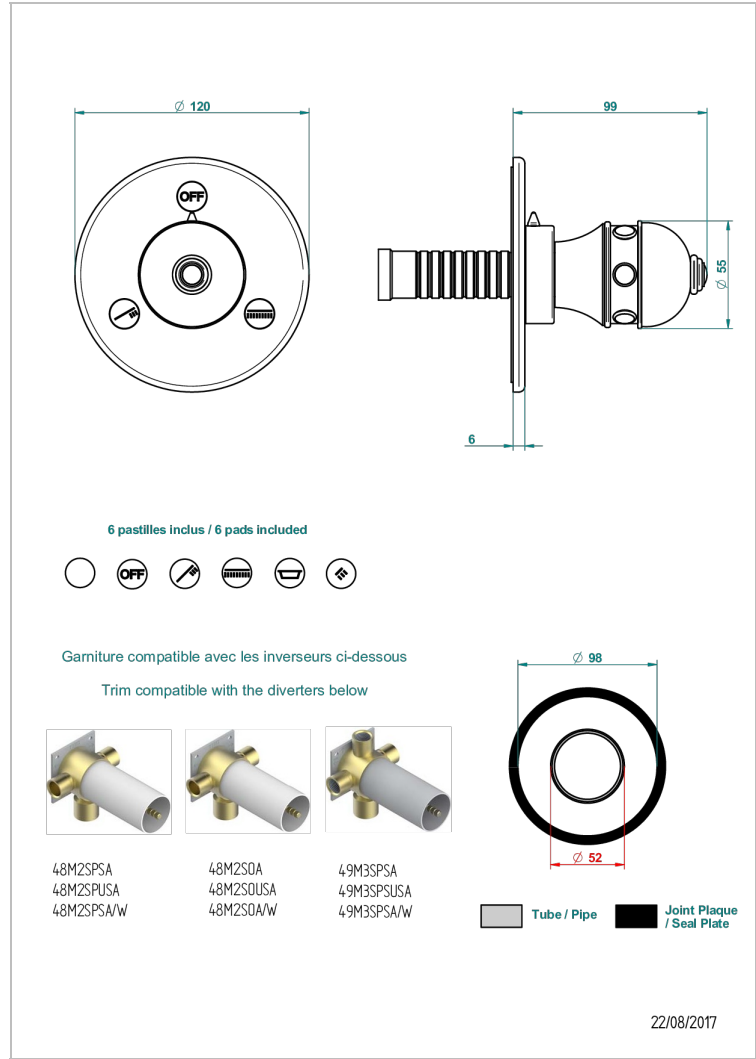

SULLY LAPIS LAZULI

A1W-48M2SB

Trim for wall mounted diverter, 2 ways - ref. 48M2 and 3 ways - ref. 49M3

特色

- Sully Lapis Lazuli
- Trim for wall mounted diverter, 2 ways - ref. 48M2 and 3 ways - ref. 49M3

相关的SKU

- Ref. G00-48M2SOA Wall mounted 3-way diverter with ceramic cartridge for concealed installation- 1 inlet 3/4" and 2 outlets 1/2" without stop position, without trim
- Ref. G00-48M2SPSA Wall mounted 3-way diverter with ceramic cartridge for concealed installation, 1 inlet 3/4" and 2 outlets 1/2" with stop position, without trim
- Ref. G00-49M3SPSA Wall mounted 4-way diverter with ceramic cartridge for concealed installation- 1 inlet 3/4" and 3 outlets 1/2" with stop position, without trim