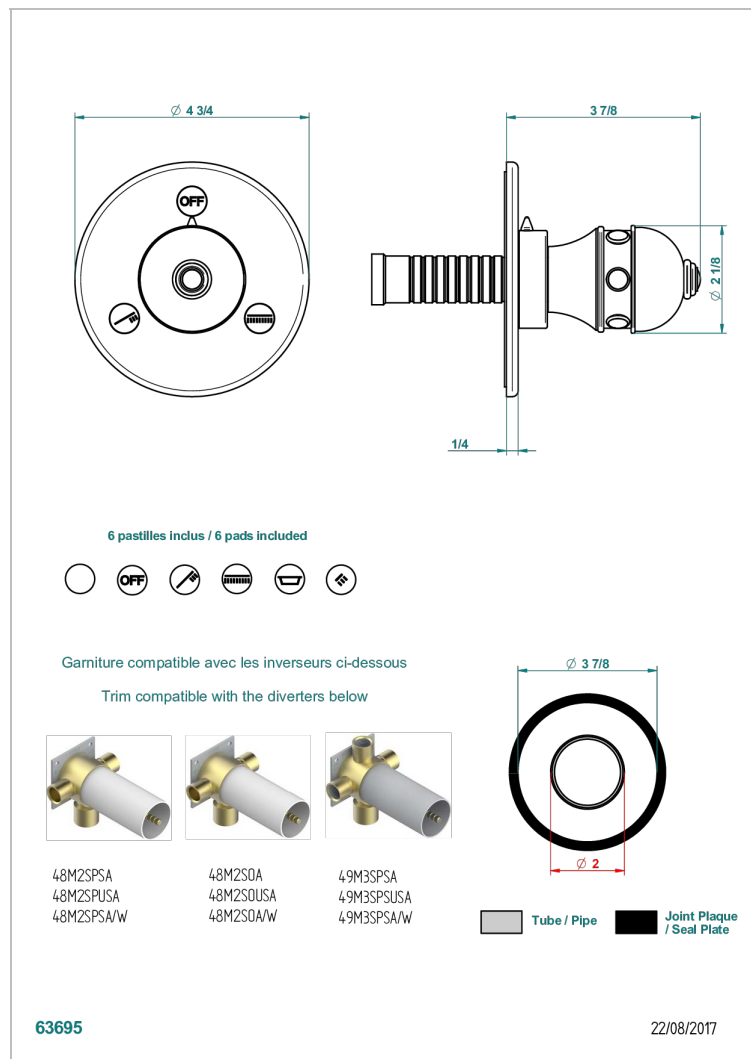

SULLY С ЛАЗУРИТОМ

A1W-48M2SB

Trim for wall mounted diverter, 2 ways - ref. 48M2 and 3 ways - ref. 49M3

THG[®]
PARIS

ХАРАКТЕРИСТИКИ

- Sully с лазуритом
- Trim for wall mounted diverter, 2 ways - ref. 48M2 and 3 ways - ref. 49M3

СВЯЗАННЫЕ ТОВАРНЫЕ ПОЗИЦИИ

- Ref. G00-48M2SOA Wall mounted 3-way diverter with ceramic cartridge for concealed installation- 1 inlet 3/4" and 2 outlets 1/2" without stop position, without trim
- Ref. G00-48M2SPSA Wall mounted 3-way diverter with ceramic cartridge for concealed installation, 1 inlet 3/4" and 2 outlets 1/2" with stop position, without trim
- Ref. G00-49M3SPSA Wall mounted 4-way diverter with ceramic cartridge for concealed installation- 1 inlet 3/4" and 3 outlets 1/2" with stop position, without trim