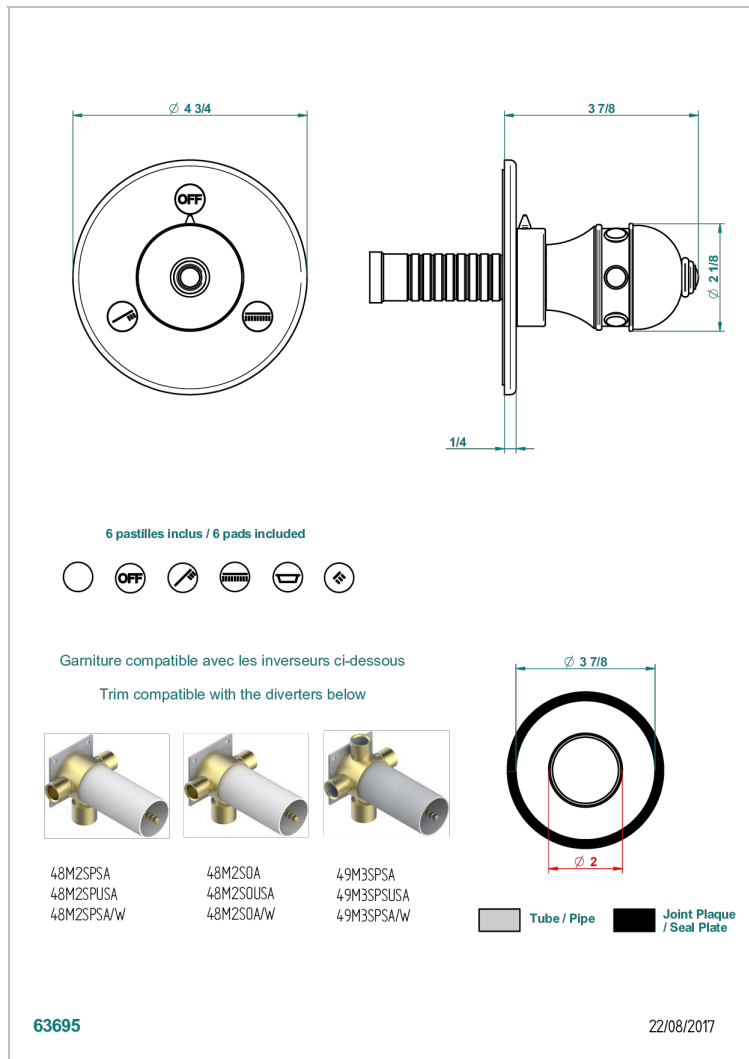

SULLY LAPIS LAZULI

A1W-48M2SB

Trim for wall mounted diverter, 2 ways - ref. 48M2 and 3 ways - ref. 49M3

THG[®]
PARIS

CARACTERÍSTICAS

- Sully Lapis Lazuli
- Trim for wall mounted diverter, 2 ways - ref. 48M2 and 3 ways - ref. 49M3

PRODUCTOS RELACIONADOS

- Ref. G00-48M2SOA Wall mounted 3-way diverter with ceramic cartridge for concealed installation- 1 inlet 3/4" and 2 outlets 1/2" without stop position, without trim
- Ref. G00-48M2SPSA Wall mounted 3-way diverter with ceramic cartridge for concealed installation, 1 inlet 3/4" and 2 outlets 1/2" with stop position, without trim
- Ref. G00-49M3SPSA Wall mounted 4-way diverter with ceramic cartridge for concealed installation- 1 inlet 3/4" and 3 outlets 1/2" with stop position, without trim