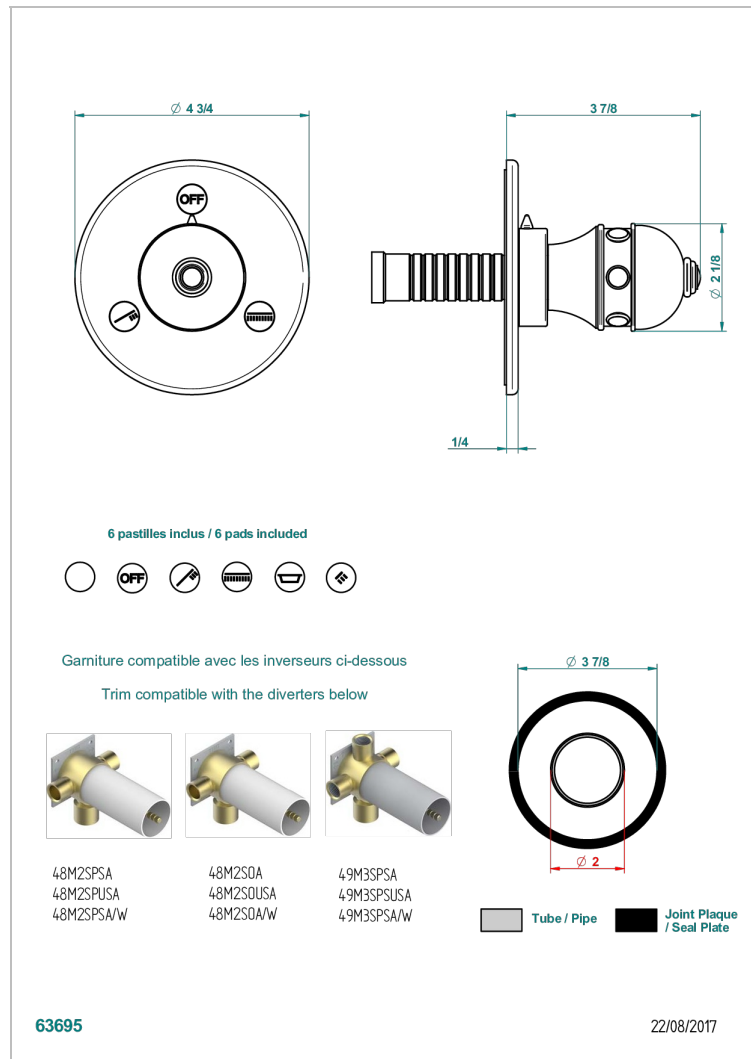

SULLY LAPIS LAZULI

A1W-48M2SB

Trim for wall mounted diverter, 2 ways - ref. 48M2 and 3 ways - ref. 49M3

THG[®]
PARIS

CHARACTERISTIC

- Sully Lapis Lazuli
- Trim for wall mounted diverter, 2 ways - ref. 48M2 and 3 ways - ref. 49M3

RELATED SKU'S

- Ref. G00-48M2SOA Wall mounted 3-way diverter with ceramic cartridge for concealed installation- 1 inlet 3/4" and 2 outlets 1/2" without stop position, without trim
- Ref. G00-48M2SPSA Wall mounted 3-way diverter with ceramic cartridge for concealed installation, 1 inlet 3/4" and 2 outlets 1/2" with stop position, without trim
- Ref. G00-49M3SPSA Wall mounted 4-way diverter with ceramic cartridge for concealed installation- 1 inlet 3/4" and 3 outlets 1/2" with stop position, without trim