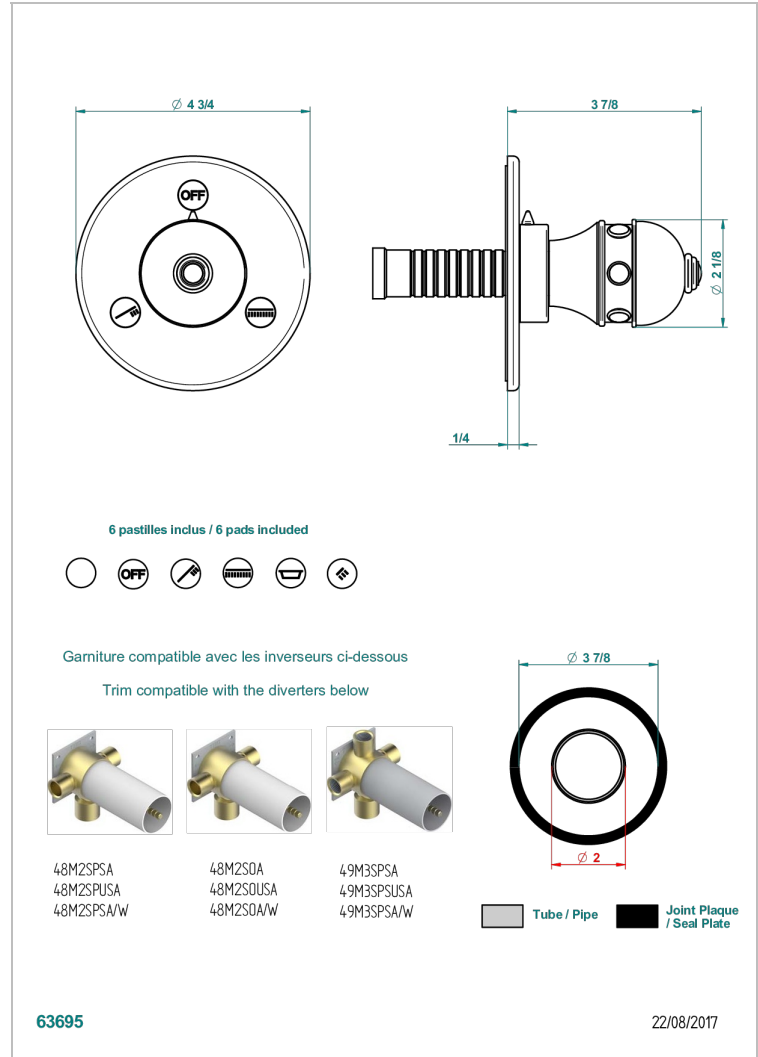

SULLY LAPIS LAZULI

A1W-48M2SB

Trim for wall mounted diverter, 2 ways - ref. 48M2 and 3 ways - ref. 49M3

THG[®]
PARIS

特色

- Sully Lapis Lazuli
- Trim for wall mounted diverter, 2 ways - ref. 48M2 and 3 ways - ref. 49M3

相关的SKU

- Ref. G00-48M2SOA Wall mounted 3-way diverter with ceramic cartridge for concealed installation- 1 inlet 3/4" and 2 outlets 1/2" without stop position, without trim
- Ref. G00-48M2SPSA Wall mounted 3-way diverter with ceramic cartridge for concealed installation, 1 inlet 3/4" and 2 outlets 1/2" with stop position, without trim
- Ref. G00-49M3SPSA Wall mounted 4-way diverter with ceramic cartridge for concealed installation- 1 inlet 3/4" and 3 outlets 1/2" with stop position, without trim