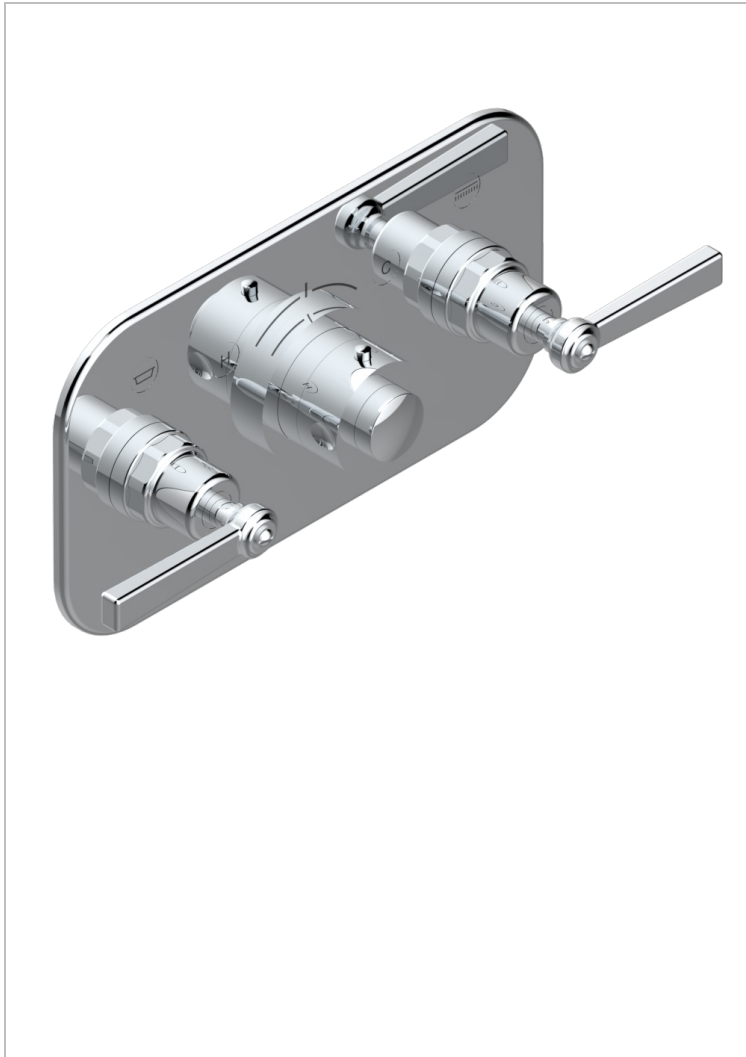

# CLUB SAINT-GERMAIN WITH LEVER HANDLES

G7J-5401BEH

Trim for THG thermostat with 2 valves ref. 5 401AHM/US rough part supplied with fixing box , item to be installed horizontal

## CHARACTERISTIC

- Club Saint-Germain with lever handles
- Trim for THG thermostat with 2 valves ref. 5 401AHM/US rough part supplied with fixing box , item to be installed horizontal