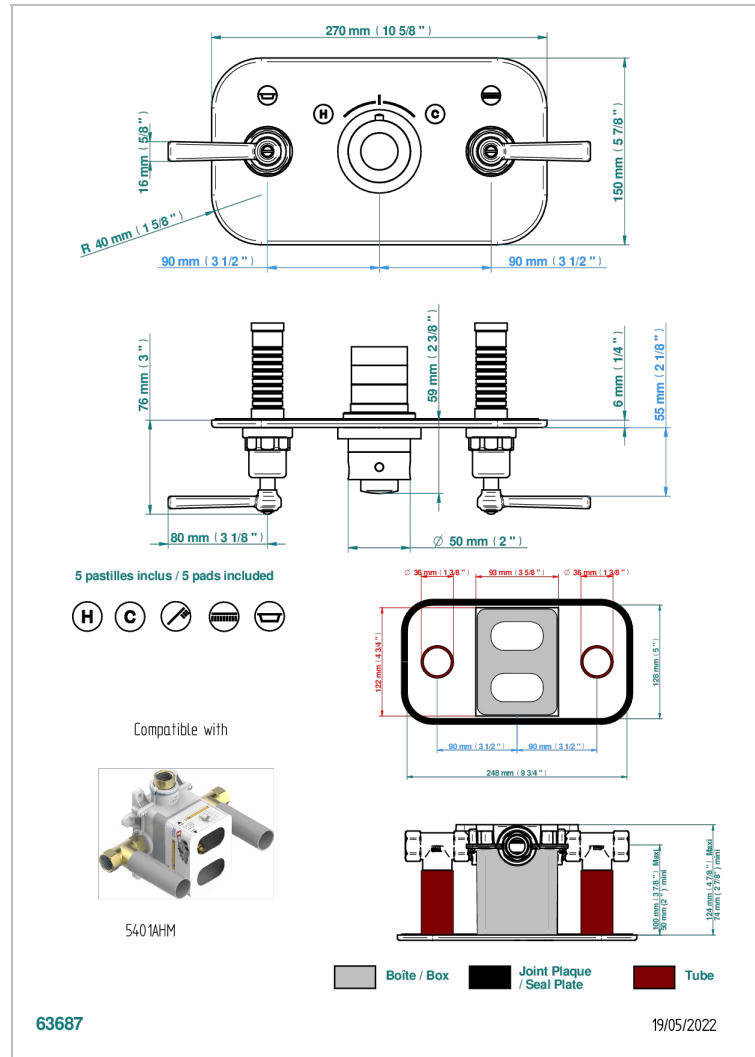

# CLUB SAINT-GERMAIN WITH LEVER HANDLES

G7J-5401BEH

Trim for THG thermostat with 2 valves ref. 5 401AHM/US rough part supplied with fixing box , item to be installed horizontal

## CHARACTERISTIC

- Club Saint-Germain with lever handles
- Trim for THG thermostat with 2 valves ref. 5 401AHM/US rough part supplied with fixing box , item to be installed horizontal