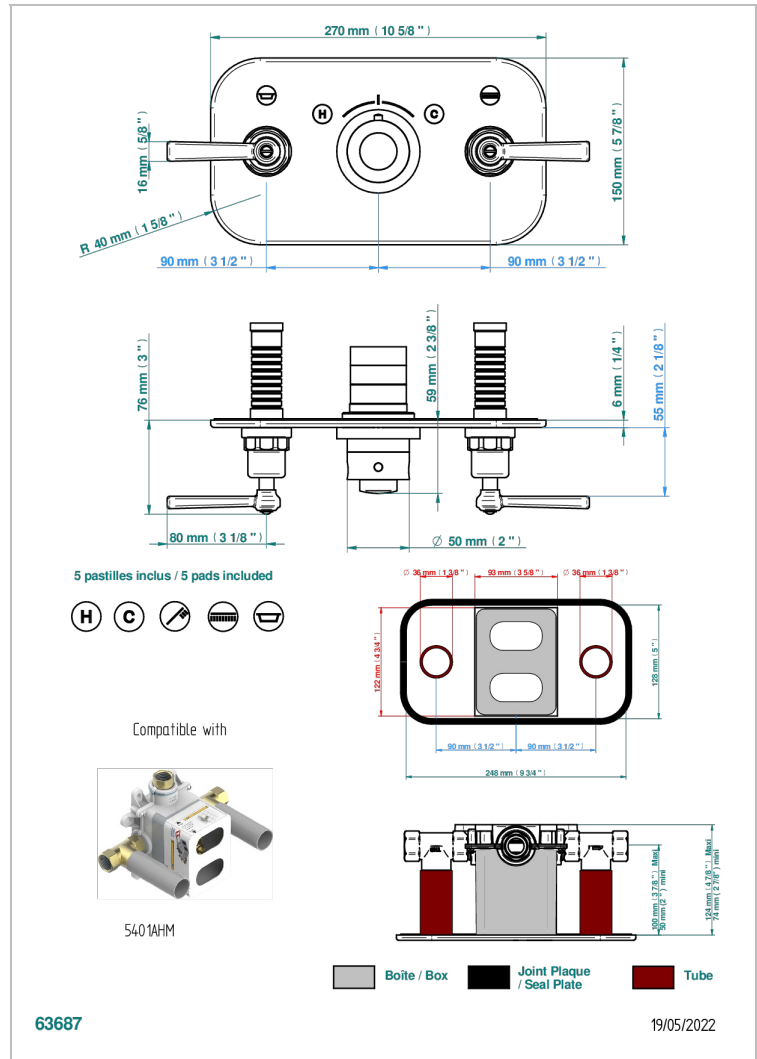

SAINT-GERMAIN WITH LEVER HANDLES

G7D-5401BEH

Trim for THG thermostat with 2 valves ref. 5 401AHM/US rough part supplied with fixing box , item to be installed horizontal

CHARACTERISTIC

- Saint-germain with lever handles
- Trim for THG thermostat with 2 valves ref. 5 401AHM/US part supplied with fixing box , item to be installed horizontal