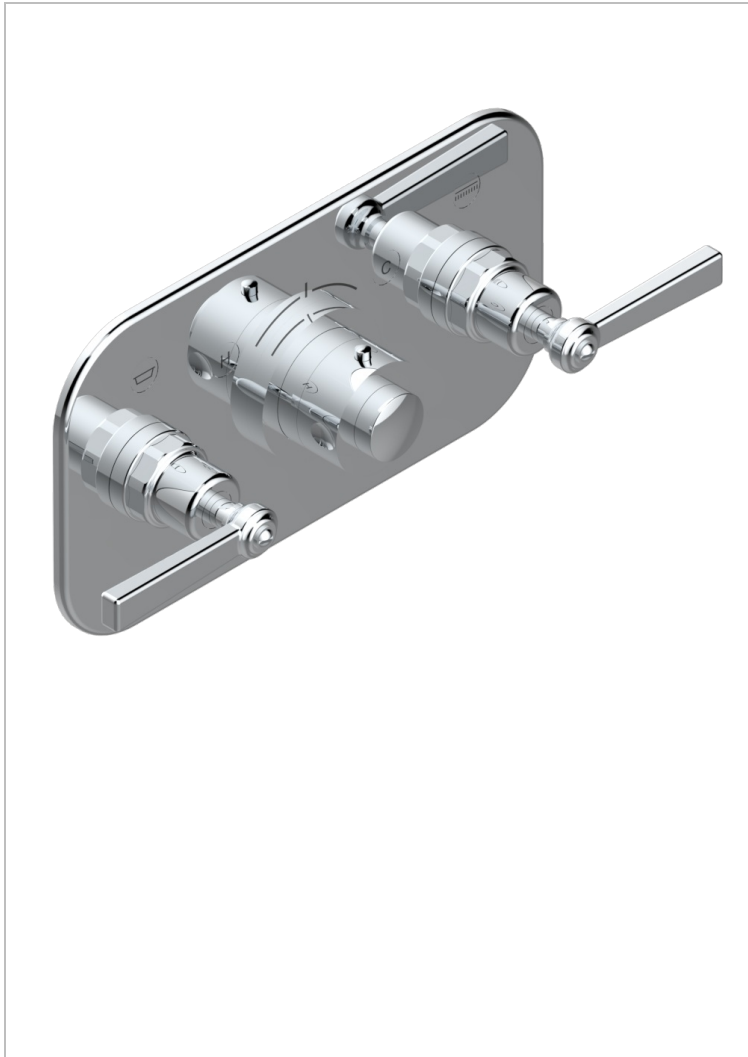

SAINT-GERMAIN WITH LEVER HANDLES

G7D-5401BEH

Trim for THG thermostat with 2 valves ref. 5 401AHM/US rough part supplied with fixing box , item to be installed horizontal

CHARACTERISTIC

- Saint-germain with lever handles
- Trim for THG thermostat with 2 valves ref. 5 401AHM/US part supplied with fixing box , item to be installed horizontal