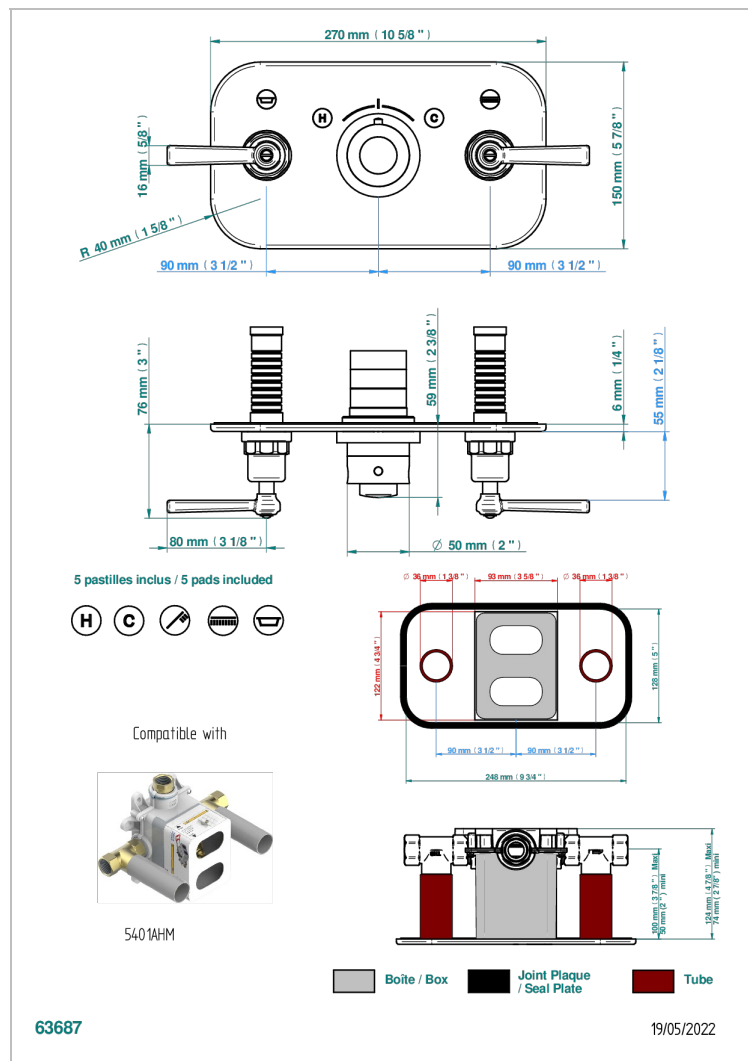

SAINT-GERMAIN WITH LEVER

G7D-5401BEH

Trim for thermostatic mixer with 2 valves item to be installed horizontal . to adapt on 5 401AHC or 5 401AHM

CHARACTERISTIC

- Saint-germain with lever
- Trim for thermostatic mixer with 2 valves item to be installed horizontal . to adapt on 5 401AHC or 5 401AHM

RELATED SKU'S

- Ref. G00-5401AHC 3/4" THG thermostat, 60 l/mn with two valves with wax cartridge delivered with a built-in box, without trim - to be installed horizontal (for installation with cross handle)
- Ref. G00-5401AHM 3/4" THG thermostat, 60 l/mn with two valves with wax cartridge delivered with a built-in box, without trim - to be installed horizontal (for installation with lever handle)