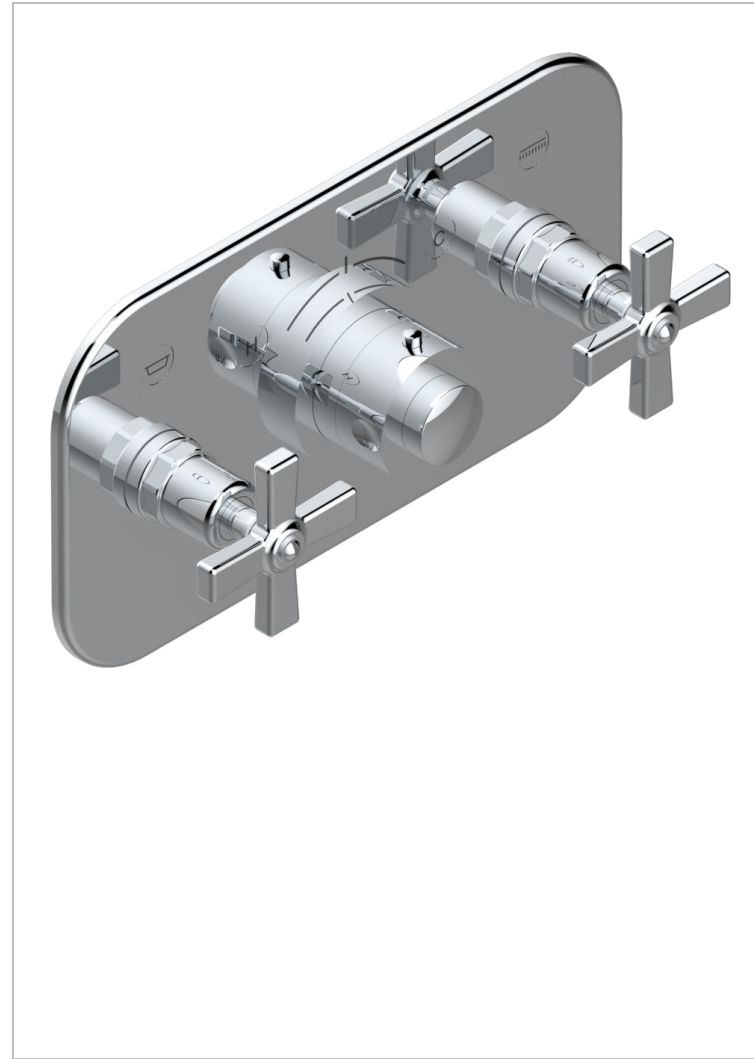

Trim for thermostatic mixer with 2 valves item to be installed horizontal . to adapt on 5 401AHC or 5 401AHM

CHARACTERISTIC

- Club Saint-Germain
- Trim for thermostatic mixer with 2 valves item to be installed horizontal . to adapt on 5 401AHC or 5 401AHM

RELATED SKU'S

- Ref. G00-5401AHC 3/4" THG thermostat, 60 l/mn with two valves with wax cartridge delivered with a built-in box, without trim - to be installed horizontal (for installation with cross handle)
- Ref. G00-5401AHM 3/4" THG thermostat, 60 l/mn with two valves with wax cartridge delivered with a built-in box, without trim - to be installed horizontal (for installation with lever handle)