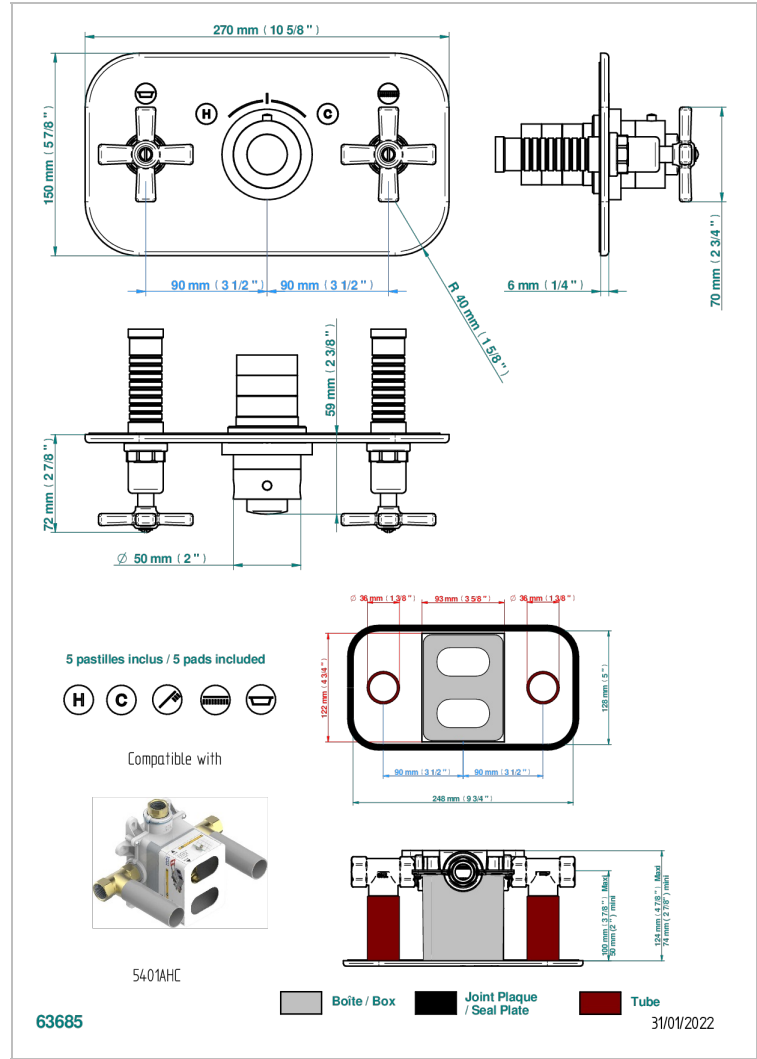

Trim for thermostatic mixer with 2 valves item to be installed horizontal . to adapt on 5 401AHC or 5 401AHM

CHARACTERISTIC

- Club Saint-Germain
- Trim for thermostatic mixer with 2 valves item to be installed horizontal . to adapt on 5 401AHC or 5 401AHM

RELATED SKU'S

- Ref. G00-5401AHC 3/4" THG thermostat, 60 l/mn with two valves with wax cartridge delivered with a built-in box, without trim - to be installed horizontal (for installation with cross handle)
- Ref. G00-5401AHM 3/4" THG thermostat, 60 l/mn with two valves with wax cartridge delivered with a built-in box, without trim - to be installed horizontal (for installation with lever handle)