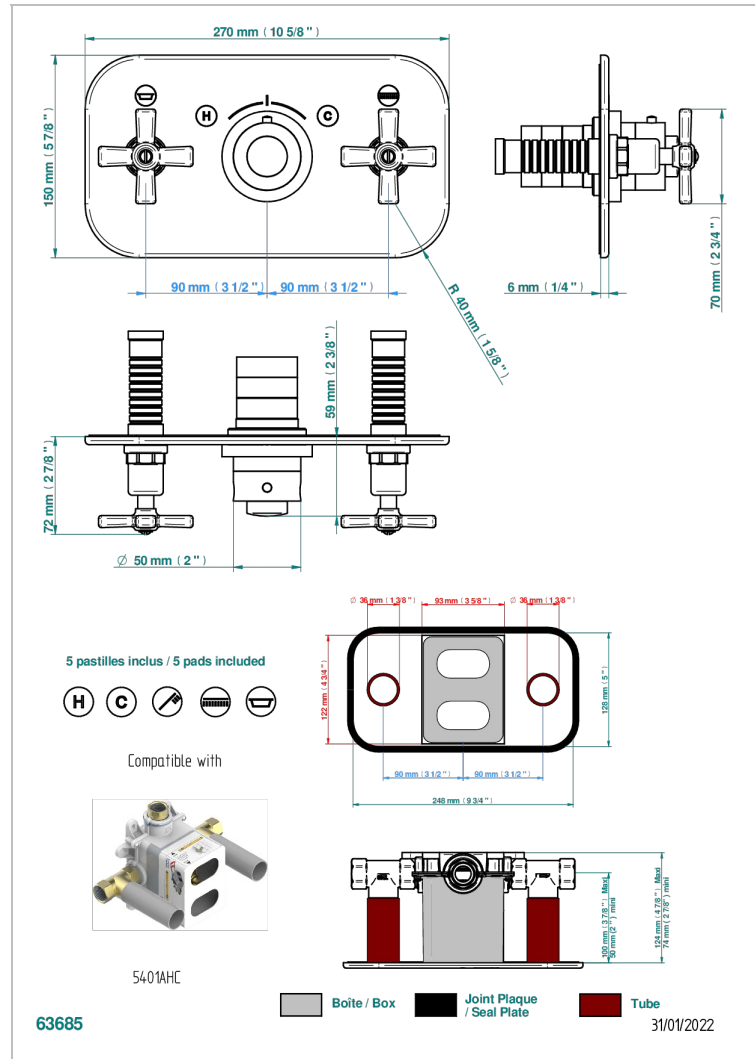

Trim for THG thermostat with 2 valves ref. 5 401AHM/US rough part supplied with fixing box , item to be installed horizontal

CHARACTERISTIC

- Saint-germain
- Trim for THG thermostat with 2 valves ref. 5 401AHM/US rough part supplied with fixing box , item to be installed horizontal