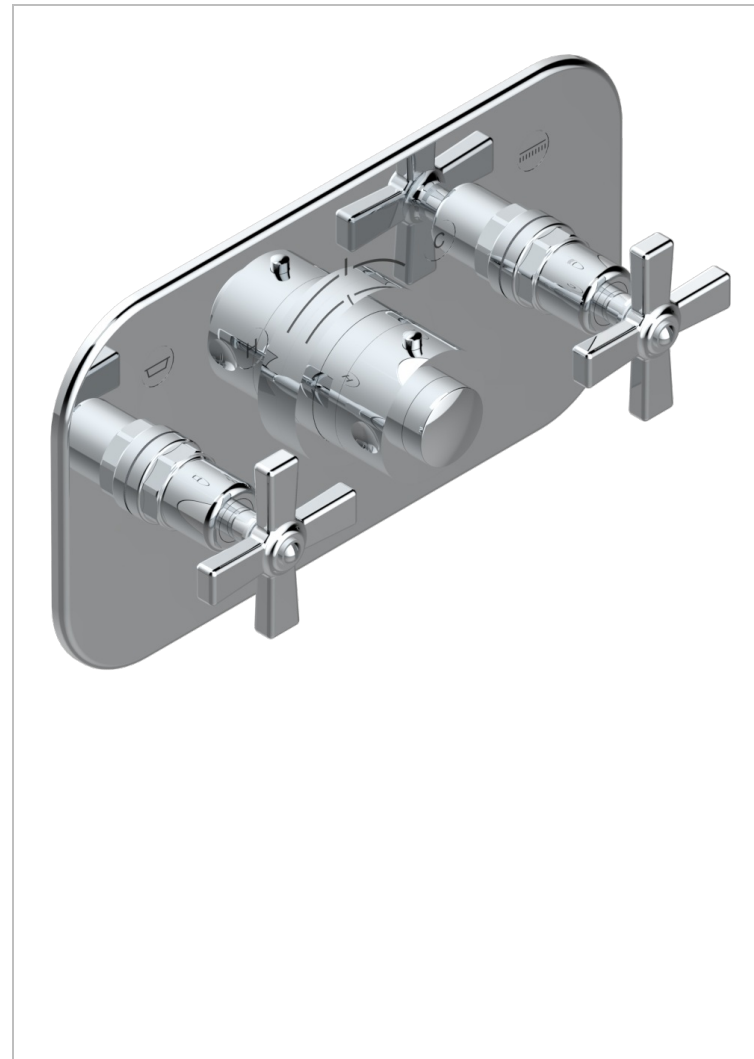

Trim for THG thermostat with 2 valves ref. 5 401AHM/US rough part supplied with fixing box , item to be installed horizontal

CHARACTERISTIC

- Saint-germain
- Trim for THG thermostat with 2 valves ref. 5 401AHM/US rough part supplied with fixing box , item to be installed horizontal