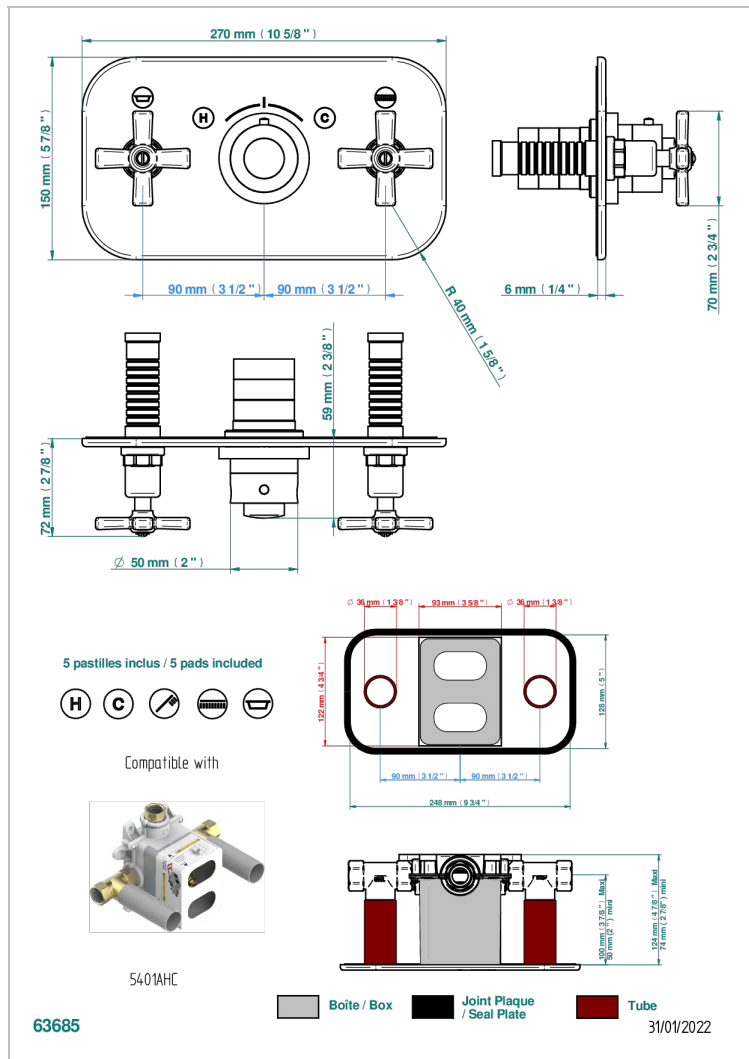

Trim for thermostatic mixer with 2 valves item to be installed horizontal . to adapt on 5 401AHC or 5 401AHM

### CHARACTERISTIC

- Saint-germain
- Trim for thermostatic mixer with 2 valves item to be installed horizontal . to adapt on 5 401AHC or 5 401AHM

### RELATED SKU'S

- Ref. G00-5401AHC 3/4" THG thermostat, 60 l/mn with two valves with wax cartridge delivered with a built-in box, without trim - to be installed horizontal ( for installation with cross handle)
- Ref. G00-5401AHM 3/4" THG thermostat, 60 l/mn with two valves with wax cartridge delivered with a built-in box, without trim - to be installed horizontal ( for installation with lever handle)