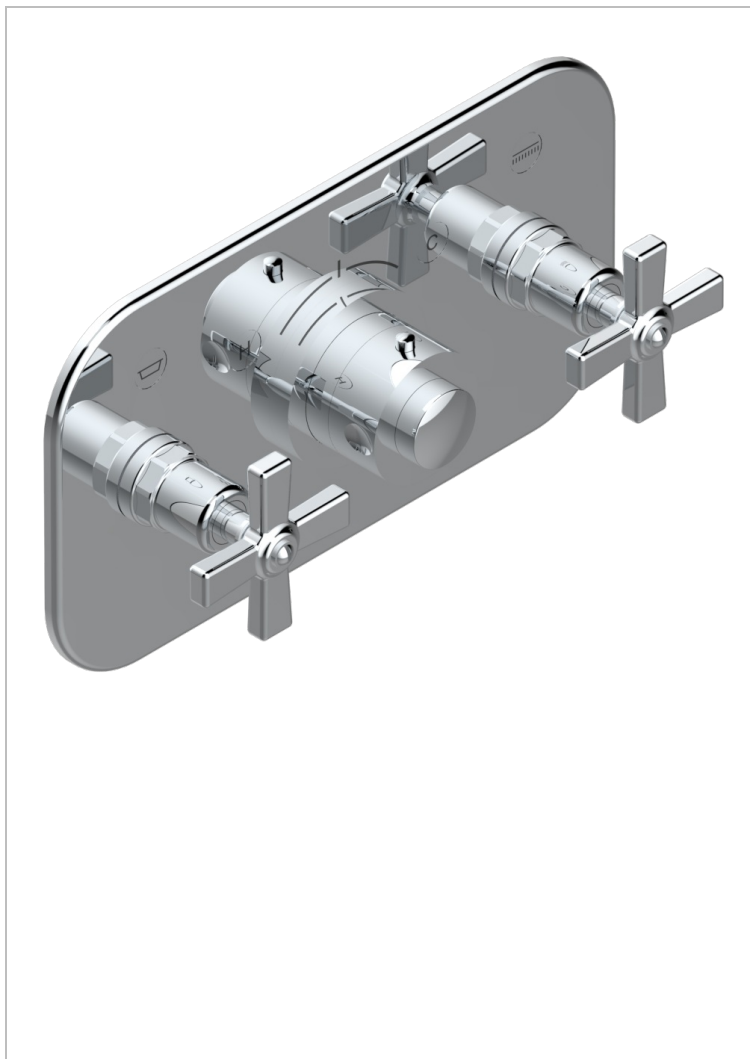

Trim for thermostatic mixer with 2 valves item to be installed horizontal . to adapt on 5 401AHC or 5 401AHM

### CHARACTERISTIC

- Saint-germain
- Trim for thermostatic mixer with 2 valves item to be installed horizontal . to adapt on 5 401AHC or 5 401AHM

### RELATED SKU'S

- Ref. G00-5401AHC 3/4" THG thermostat, 60 l/mn with two valves with wax cartridge delivered with a built-in box, without trim - to be installed horizontal ( for installation with cross handle)
- Ref. G00-5401AHM 3/4" THG thermostat, 60 l/mn with two valves with wax cartridge delivered with a built-in box, without trim - to be installed horizontal ( for installation with lever handle)