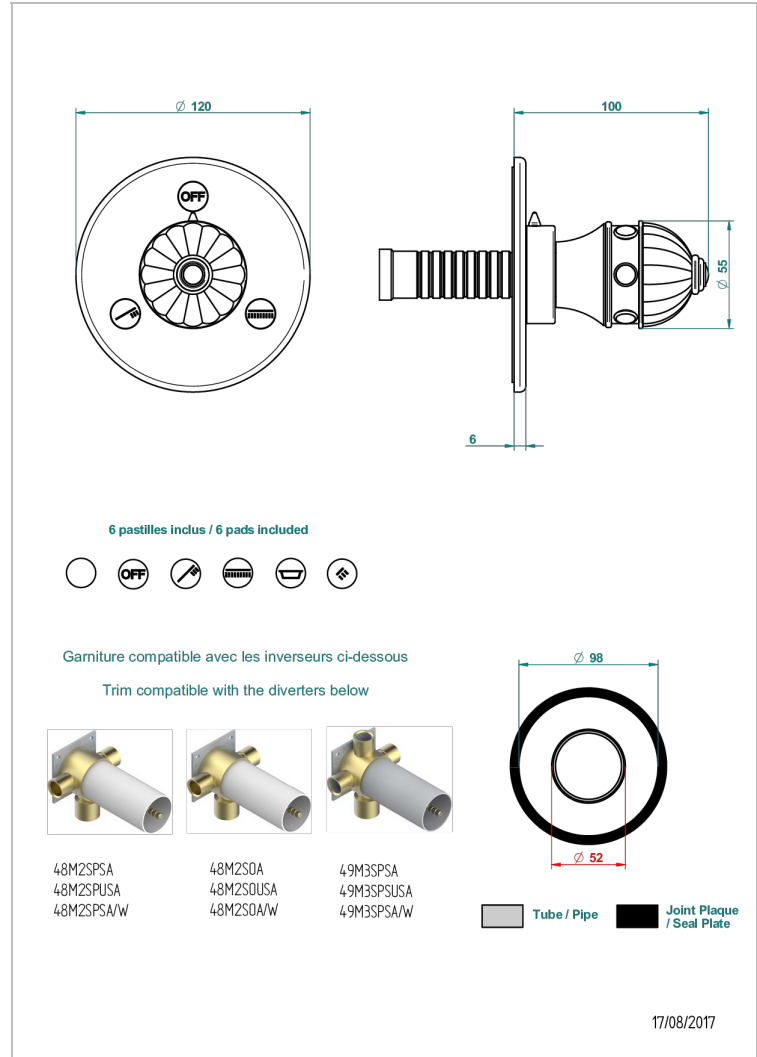

CHEVERNY BLACK ONYX

U1V-48M2SB

Trim for wall mounted diverter - 2 ways ref.48M2 & 3 ways ref.49M3

CHARACTERISTIC

- Cheverny black Onyx
- Trim for wall mounted diverter - 2 ways ref.48M2 & 3 ways ref.49M3

RELATED SKU'S

- Ref. G00-48M2SOUSA Wall mounted 3-way diverter with ceramic cartridge for concealed installation- 1 inlet 3/4" and 2 outlets 1/2" without shared ports no stop position - no trim
- Ref. G00-48M2SPSUSA Wall mounted 3-way diverter with ceramic cartridge for concealed installation- 1 inlet 3/4" and 2 outlets 1/2" with positive top, no shared ports - no trim
- Ref. G00-49M3SPSUSA Wall mounted 4-way diverter with ceramic cartridge for concealed installation- 1 inlet 3/4" and 3 outlets 1/2" with positive top, no shared ports - no trim