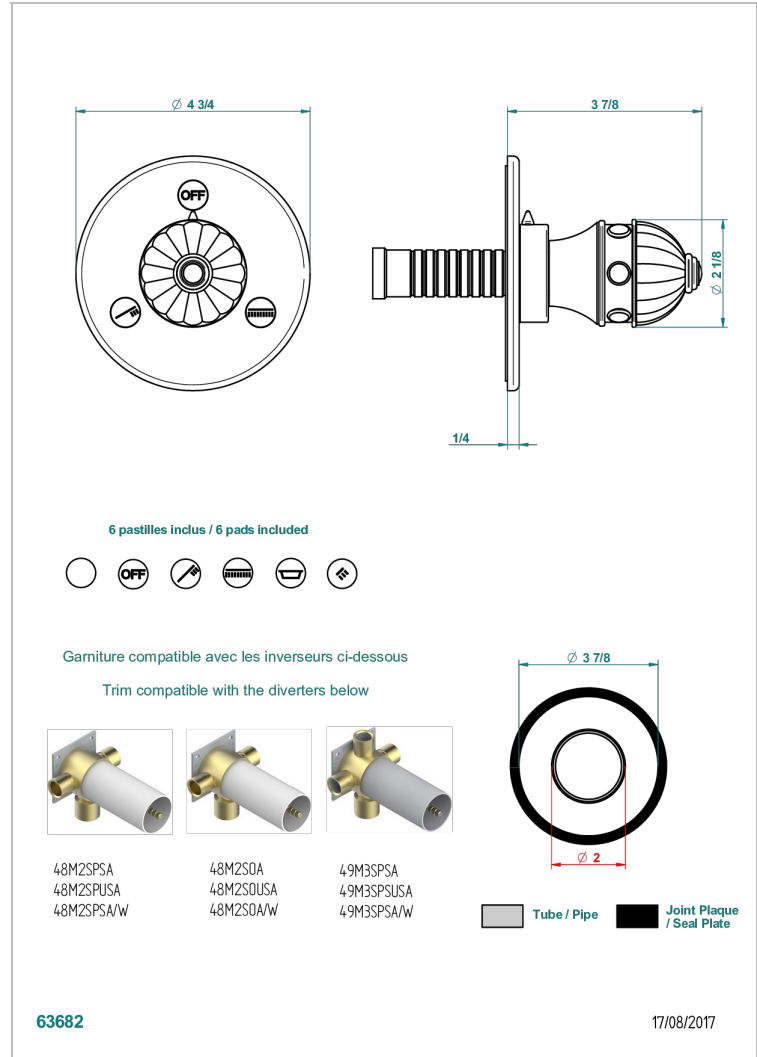

CHEVERNY BLACK ONYX

U1V-48M2SB

Trim for wall mounted diverter - 2 ways ref.48M2 & 3 ways ref.49M3

CHARACTERISTIC

- Cheverny black Onyx
- Trim for wall mounted diverter - 2 ways ref.48M2 & 3 ways ref.49M3

RELATED SKU'S

- Ref. G00-48M2SOUSA Wall mounted 3-way diverter with ceramic cartridge for concealed installation- 1 inlet 3/4" and 2 outlets 1/2" without shared ports no stop position - no trim
- Ref. G00-48M2SPSUSA Wall mounted 3-way diverter with ceramic cartridge for concealed installation- 1 inlet 3/4" and 2 outlets 1/2" with positive top, no shared ports - no trim
- Ref. G00-49M3SPSUSA Wall mounted 4-way diverter with ceramic cartridge for concealed installation- 1 inlet 3/4" and 3 outlets 1/2" with positive top, no shared ports - no trim