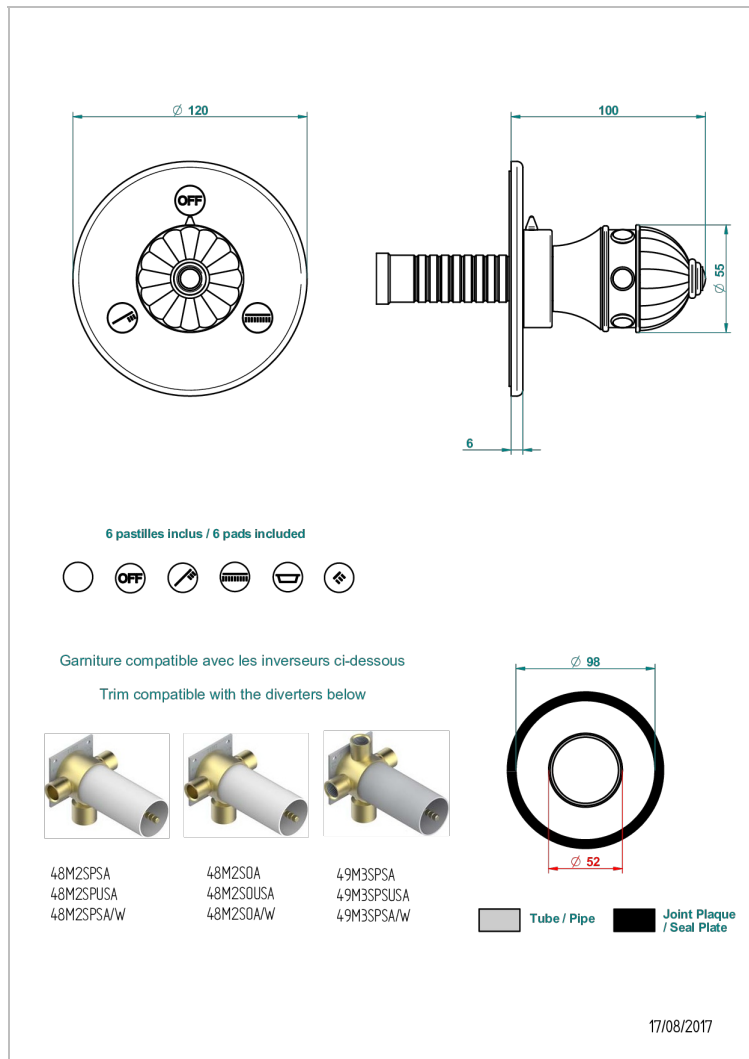

CHEVERNY BLACK ONYX

U1V-48M2SB

Trim for wall mounted diverter, 2 ways - ref. 48M2 and 3 ways - ref. 49M3

CHARACTERISTIC

- Cheverny black Onyx
- Trim for wall mounted diverter, 2 ways - ref. 48M2 and 3 ways - ref. 49M3

RELATED SKU'S

- Ref. G00-48M2SOA Wall mounted 3-way diverter with ceramic cartridge for concealed installation- 1 inlet 3/4" and 2 outlets 1/2" without stop position, without trim
- Ref. G00-48M2SPSA Wall mounted 3-way diverter with ceramic cartridge for concealed installation, 1 inlet 3/4" and 2 outlets 1/2" with stop position, without trim
- Ref. G00-49M3SPSA Wall mounted 4-way diverter with ceramic cartridge for concealed installation- 1 inlet 3/4" and 3 outlets 1/2" with stop position, without trim