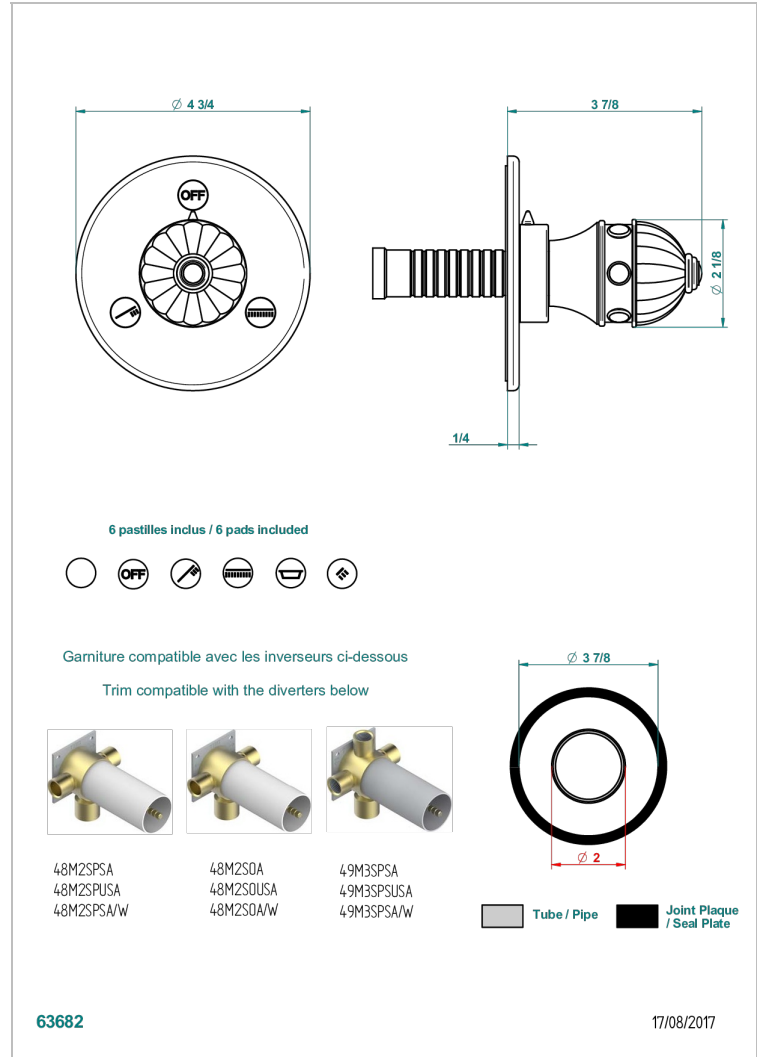

CHEVERNY BLACK ONYX

U1V-48M2SB

Trim for wall mounted diverter, 2 ways - ref. 48M2 and 3 ways - ref. 49M3

CHARACTERISTIC

- Cheverny black Onyx
- Trim for wall mounted diverter, 2 ways - ref. 48M2 and 3 ways - ref. 49M3

RELATED SKU'S

- Ref. G00-48M2SOA Wall mounted 3-way diverter with ceramic cartridge for concealed installation- 1 inlet 3/4" and 2 outlets 1/2" without stop position, without trim
- Ref. G00-48M2SPSA Wall mounted 3-way diverter with ceramic cartridge for concealed installation, 1 inlet 3/4" and 2 outlets 1/2" with stop position, without trim
- Ref. G00-49M3SPSA Wall mounted 4-way diverter with ceramic cartridge for concealed installation- 1 inlet 3/4" and 3 outlets 1/2" with stop position, without trim