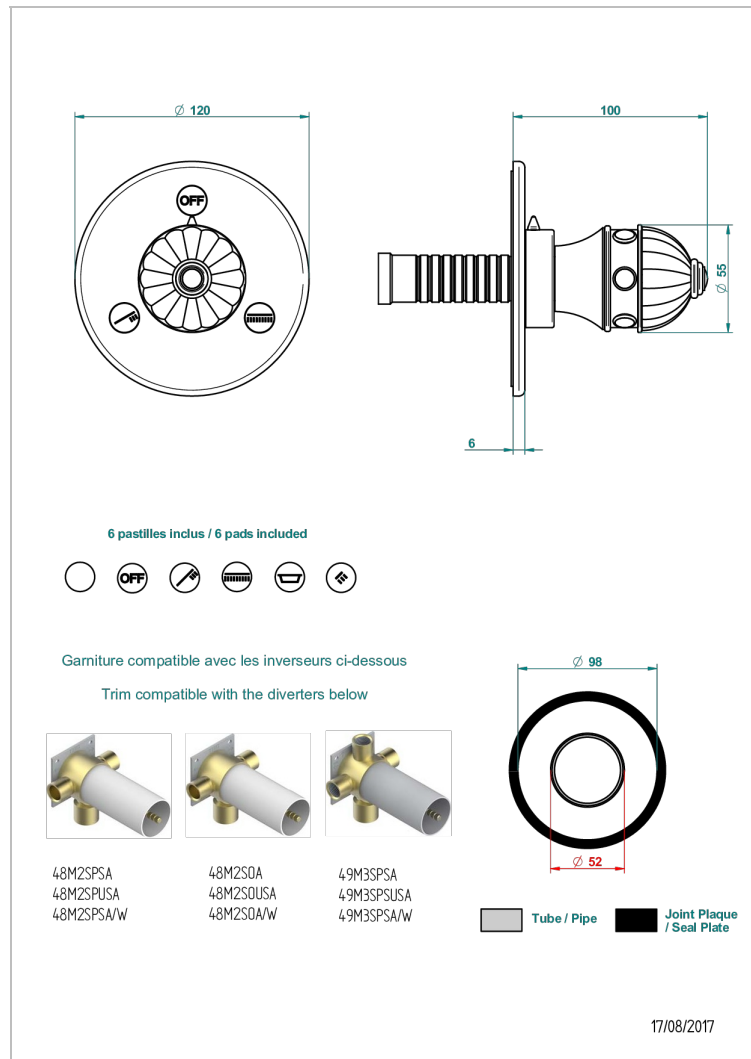

AMBOISE BLACK ONYX

A1M-48M2SB

Trim for wall mounted diverter, 2 ways - ref. 48M2 and 3 ways - ref. 49M3

CHARACTERISTIC

- Amboise Black Onyx
- Trim for wall mounted diverter, 2 ways - ref. 48M2 and 3 ways - ref. 49M3