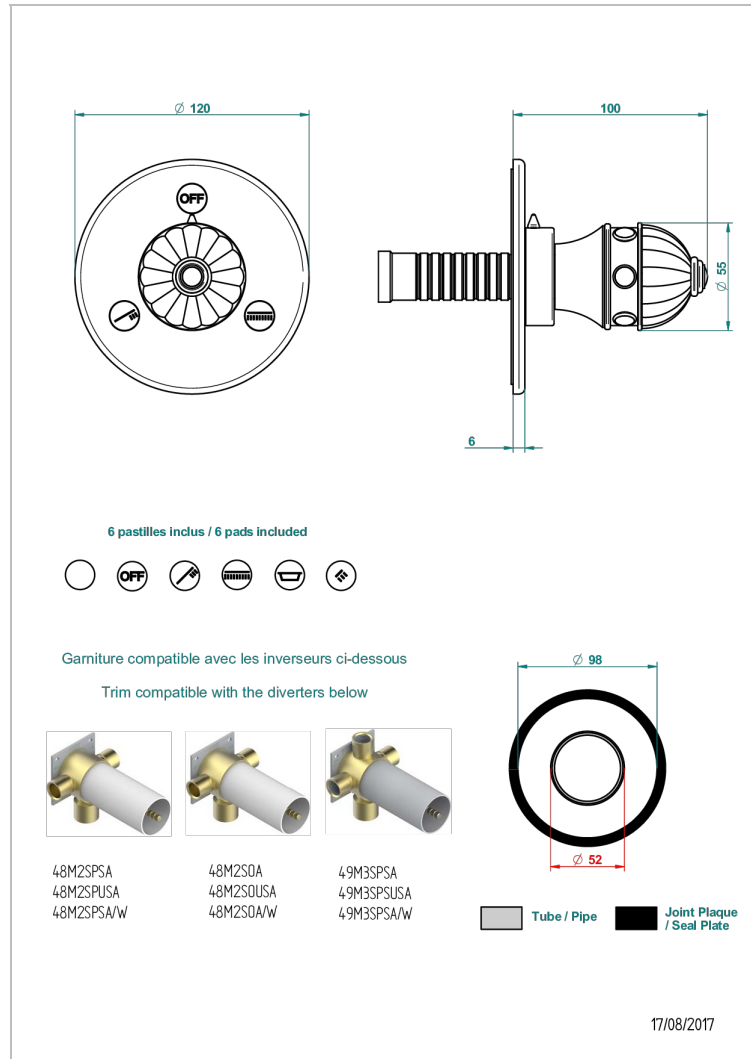

AMBOISE ONICE NEGRO

A1M-48M2SB

Trim for wall mounted diverter, 2 ways - ref. 48M2 and 3 ways - ref. 49M3

CARACTERÍSTICAS

- Amboise Onice Negro
- Trim for wall mounted diverter, 2 ways - ref. 48M2 and 3 ways - ref. 49M3

PRODUCTOS RELACIONADOS

- Ref. G00-48M2SOA Wall mounted 3-way diverter with ceramic cartridge for concealed installation- 1 inlet 3/4" and 2 outlets 1/2" without stop position, without trim
- Ref. G00-48M2SPSA Wall mounted 3-way diverter with ceramic cartridge for concealed installation, 1 inlet 3/4" and 2 outlets 1/2" with stop position, without trim
- Ref. G00-49M3SPSA Wall mounted 4-way diverter with ceramic cartridge for concealed installation- 1 inlet 3/4" and 3 outlets 1/2" with stop position, without trim