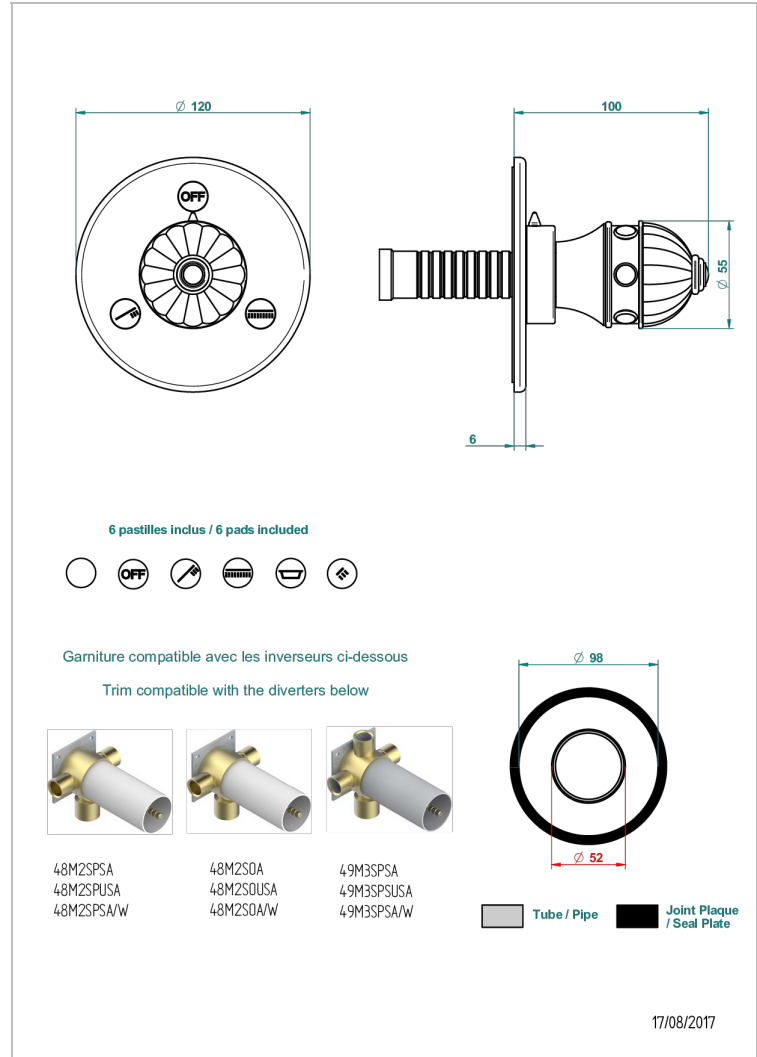

# AMBOISE BLACK ONYX

A1M-48M2SB

Trim for wall mounted diverter, 2 ways - ref. 48M2 and 3 ways - ref. 49M3

## CHARACTERISTIC

- Amboise Black Onyx
- Trim for wall mounted diverter, 2 ways - ref. 48M2 and 3 ways - ref. 49M3

## RELATED SKU'S

- Ref. G00-48M2SOA Wall mounted 3-way diverter with ceramic cartridge for concealed installation- 1 inlet 3/4" and 2 outlets 1/2" without stop position, without trim
- Ref. G00-48M2SPSA Wall mounted 3-way diverter with ceramic cartridge for concealed installation, 1 inlet 3/4" and 2 outlets 1/2" with stop position, without trim
- Ref. G00-49M3SPSA Wall mounted 4-way diverter with ceramic cartridge for concealed installation- 1 inlet 3/4" and 3 outlets 1/2" with stop position, without trim