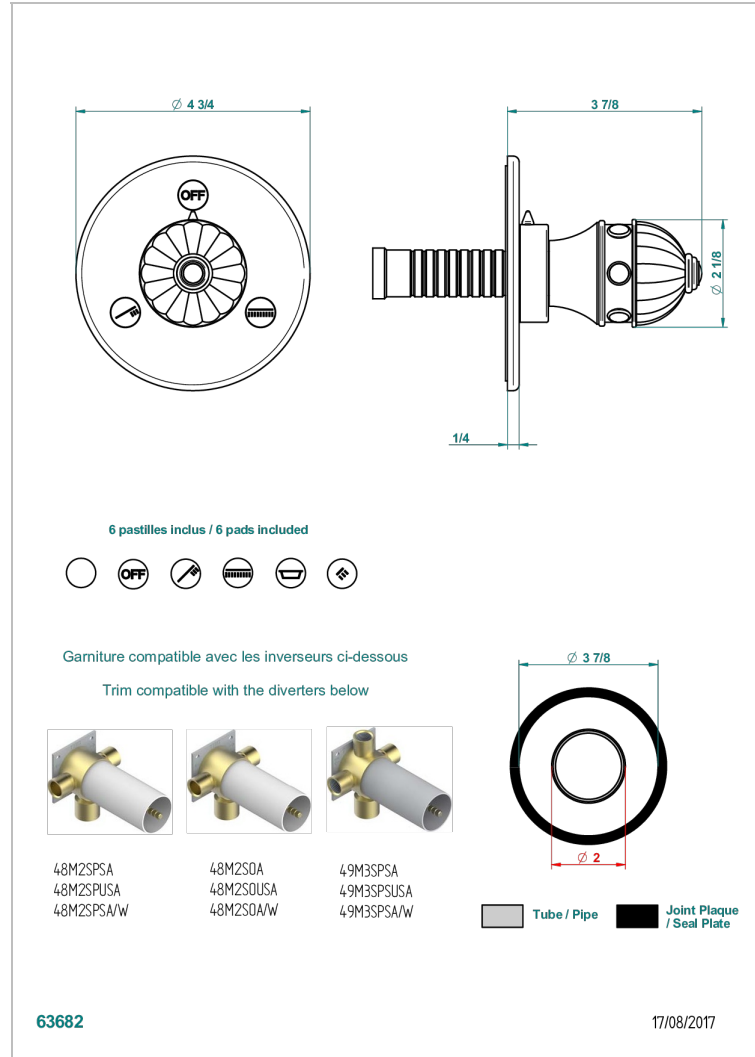

AMBOISE ONICE NEGRO

A1M-48M2SB

Trim for wall mounted diverter, 2 ways - ref. 48M2 and 3 ways - ref. 49M3

CARACTERÍSTICAS

- Amboise Onice Negro
- Trim for wall mounted diverter, 2 ways - ref. 48M2 and 3 ways - ref. 49M3

PRODUCTOS RELACIONADOS

- Ref. G00-48M2SOA Wall mounted 3-way diverter with ceramic cartridge for concealed installation- 1 inlet 3/4" and 2 outlets 1/2" without stop position, without trim
- Ref. G00-48M2SPSA Wall mounted 3-way diverter with ceramic cartridge for concealed installation, 1 inlet 3/4" and 2 outlets 1/2" with stop position, without trim
- Ref. G00-49M3SPSA Wall mounted 4-way diverter with ceramic cartridge for concealed installation- 1 inlet 3/4" and 3 outlets 1/2" with stop position, without trim