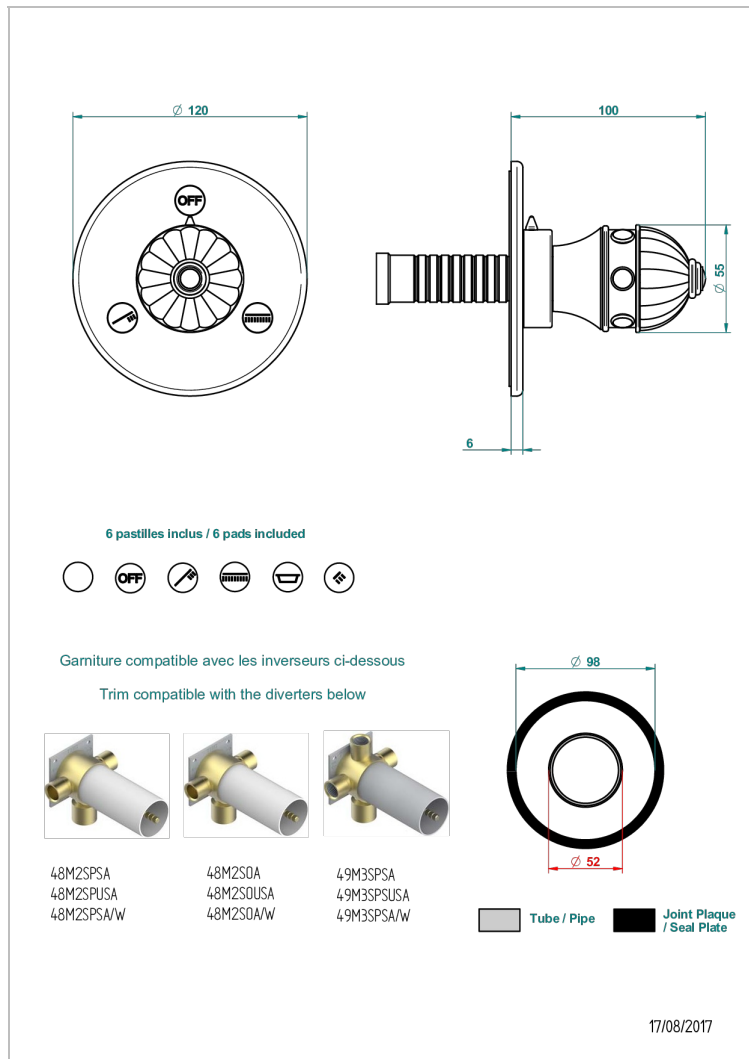

AMBOISE C ЧЕРНЫМ ОНИКСОМ

A1M-48M2SB

Trim for wall mounted diverter, 2 ways - ref. 48M2 and 3 ways - ref. 49M3

ХАРАКТЕРИСТИКИ

- Amboise с чёрным ониксом
- Trim for wall mounted diverter, 2 ways - ref. 48M2 and 3 ways - ref. 49M3

СВЯЗАННЫЕ ТОВАРНЫЕ ПОЗИЦИИ

- Ref. G00-48M2SOA Wall mounted 3-way diverter with ceramic cartridge for concealed installation- 1 inlet 3/4" and 2 outlets 1/2" without stop position, without trim
- Ref. G00-48M2SPSA Wall mounted 3-way diverter with ceramic cartridge for concealed installation, 1 inlet 3/4" and 2 outlets 1/2" with stop position, without trim
- Ref. G00-49M3SPSA Wall mounted 4-way diverter with ceramic cartridge for concealed installation- 1 inlet 3/4" and 3 outlets 1/2" with stop position, without trim