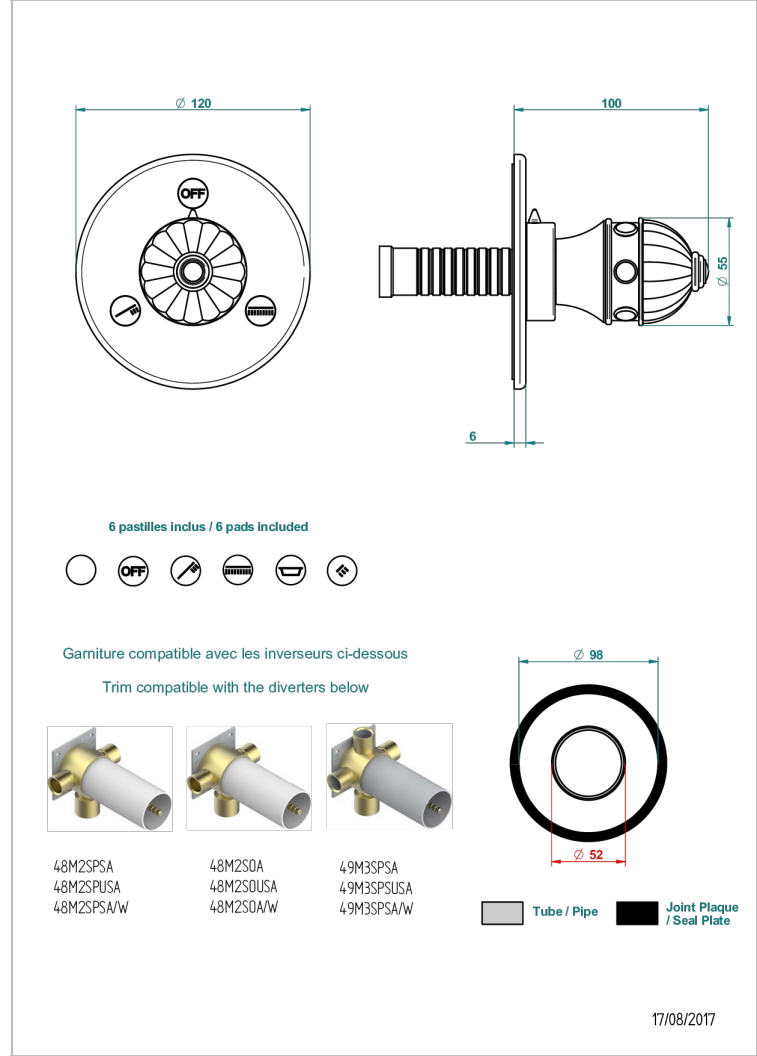

AMBOISE ONICE NEGRO

A1M-48M2SB

Trim for wall mounted diverter, 2 ways - ref. 48M2 and 3 ways - ref. 49M3

THG[®]
PARIS

CARACTERÍSTICAS

- Amboise Onice Negro
- Trim for wall mounted diverter, 2 ways - ref. 48M2 and 3 ways - ref. 49M3

PRODUCTOS RELACIONADOS

- Ref. G00-48M2SOA Wall mounted 3-way diverter with ceramic cartridge for concealed installation- 1 inlet 3/4" and 2 outlets 1/2" without stop position, without trim
- Ref. G00-48M2SPSA Wall mounted 3-way diverter with ceramic cartridge for concealed installation, 1 inlet 3/4" and 2 outlets 1/2" with stop position, without trim
- Ref. G00-49M3SPSA Wall mounted 4-way diverter with ceramic cartridge for concealed installation- 1 inlet 3/4" and 3 outlets 1/2" with stop position, without trim