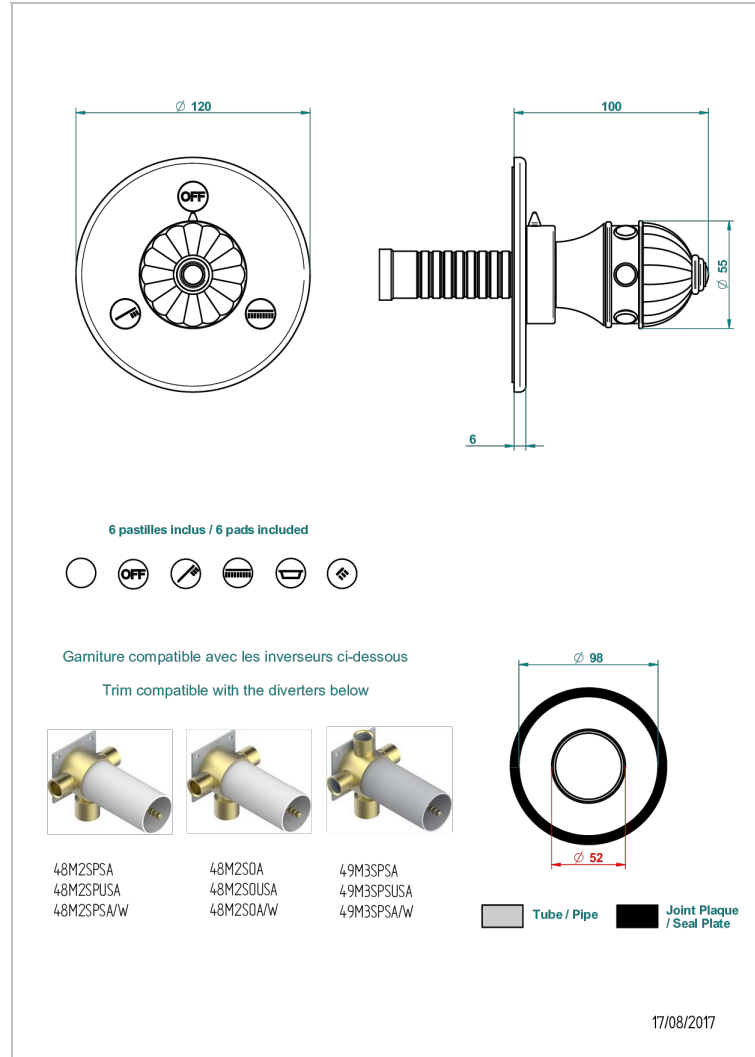

AMBOISE BLACK ONYX

A1M-48M2SB

Trim for wall mounted diverter, 2 ways - ref. 48M2 and 3 ways - ref. 49M3

CHARACTERISTIC

- Amboise Black Onyx
- Trim for wall mounted diverter, 2 ways - ref. 48M2 and 3 ways - ref. 49M3

RELATED SKU'S

- Ref. G00-48M2SOA Wall mounted 3-way diverter with ceramic cartridge for concealed installation- 1 inlet 3/4" and 2 outlets 1/2" without stop position, without trim
- Ref. G00-48M2SPSA Wall mounted 3-way diverter with ceramic cartridge for concealed installation, 1 inlet 3/4" and 2 outlets 1/2" with stop position, without trim
- Ref. G00-49M3SPSA Wall mounted 4-way diverter with ceramic cartridge for concealed installation- 1 inlet 3/4" and 3 outlets 1/2" with stop position, without trim