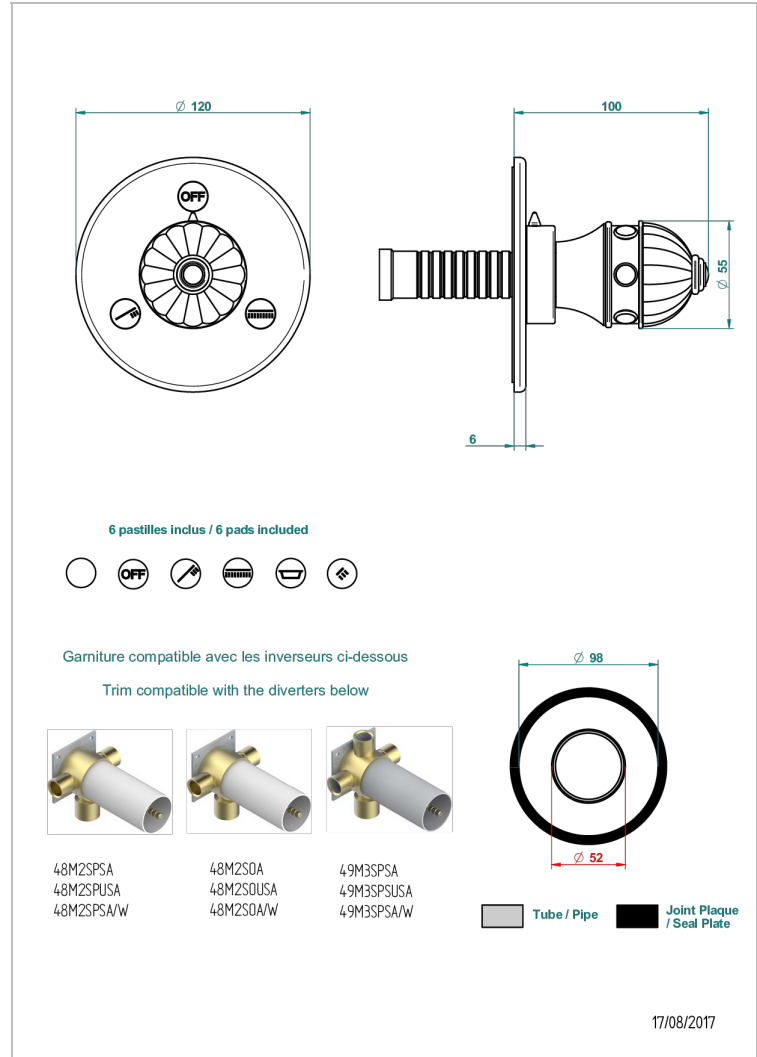

AMBOISE BLACK ONYX

A1M-48M2SB

Trim for wall mounted diverter, 2 ways - ref. 48M2 and 3 ways - ref. 49M3

特色

- Amboise Black Onyx
- Trim for wall mounted diverter, 2 ways - ref. 48M2 and 3 ways - ref. 49M3

相关的SKU

- Ref. G00-48M2SOA Wall mounted 3-way diverter with ceramic cartridge for concealed installation- 1 inlet 3/4" and 2 outlets 1/2" without stop position, without trim
- Ref. G00-48M2SPSA Wall mounted 3-way diverter with ceramic cartridge for concealed installation, 1 inlet 3/4" and 2 outlets 1/2" with stop position, without trim
- Ref. G00-49M3SPSA Wall mounted 4-way diverter with ceramic cartridge for concealed installation- 1 inlet 3/4" and 3 outlets 1/2" with stop position, without trim