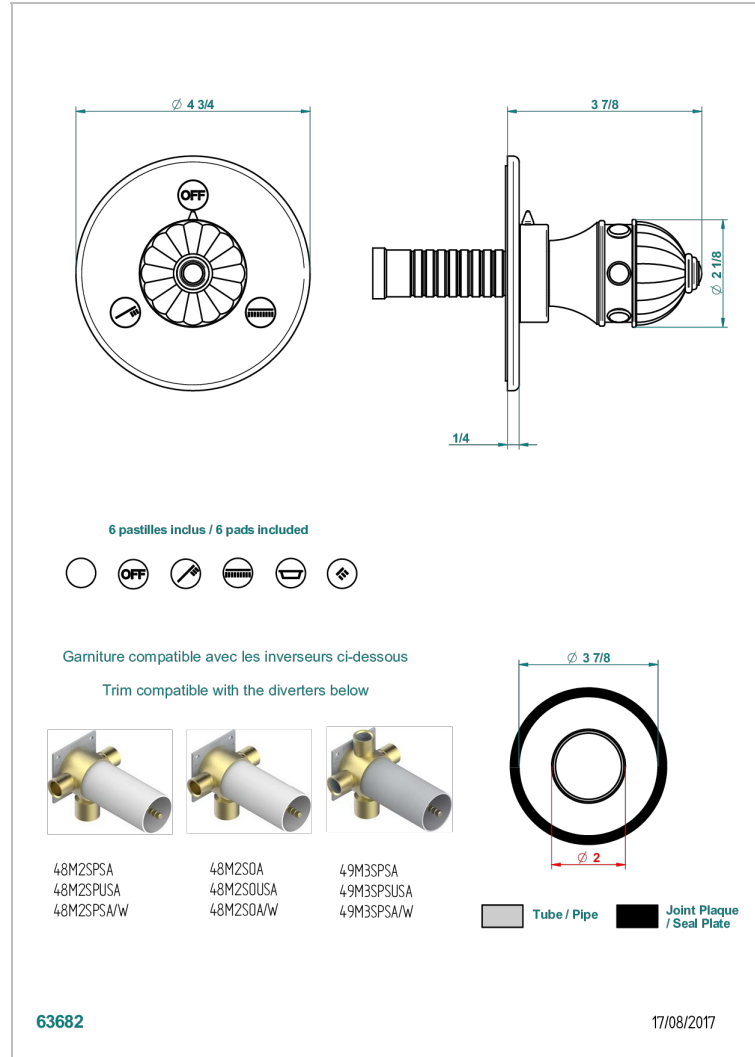

AMBOISE C ЧЕРНЫМ ОНИКСОМ

A1M-48M2SB

Trim for wall mounted diverter, 2 ways - ref. 48M2 and 3 ways - ref. 49M3

THG[®]
PARIS

ХАРАКТЕРИСТИКИ

- Amboise с чёрным ониксом
- Trim for wall mounted diverter, 2 ways - ref. 48M2 and 3 ways - ref. 49M3

СВЯЗАННЫЕ ТОВАРНЫЕ ПОЗИЦИИ

- Ref. G00-48M2SOA Wall mounted 3-way diverter with ceramic cartridge for concealed installation- 1 inlet 3/4" and 2 outlets 1/2" without stop position, without trim
- Ref. G00-48M2SPSA Wall mounted 3-way diverter with ceramic cartridge for concealed installation, 1 inlet 3/4" and 2 outlets 1/2" with stop position, without trim
- Ref. G00-49M3SPSA Wall mounted 4-way diverter with ceramic cartridge for concealed installation- 1 inlet 3/4" and 3 outlets 1/2" with stop position, without trim