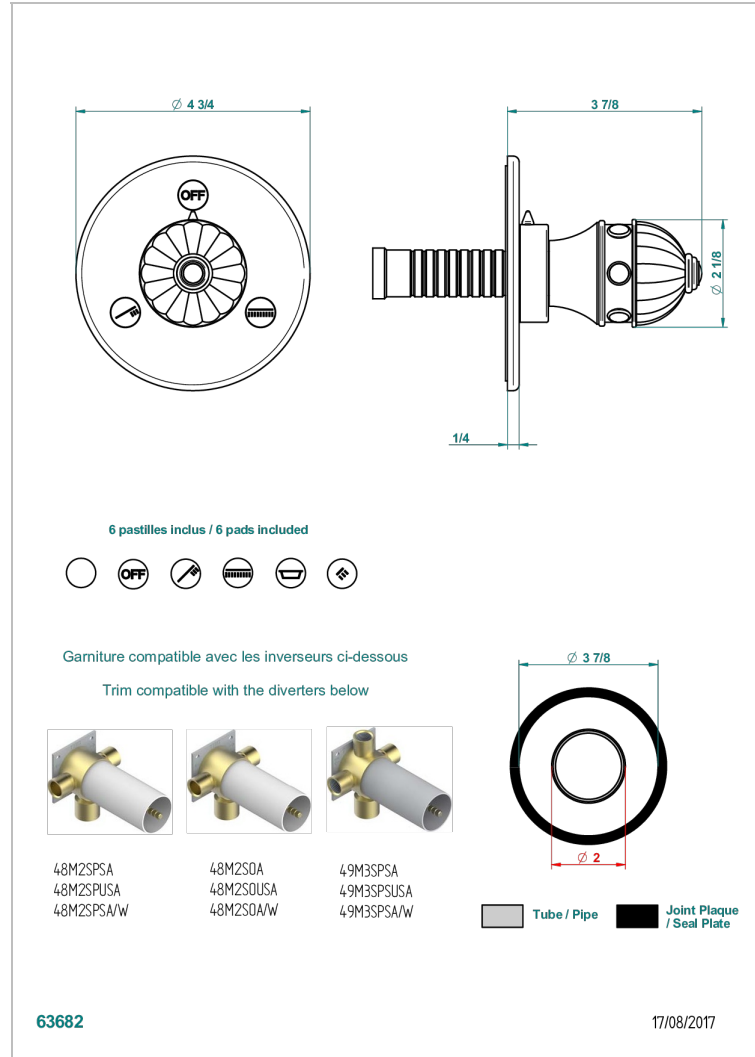

AMBOISE ONICE NEGRO

A1M-48M2SB

Trim for wall mounted diverter, 2 ways - ref. 48M2 and 3 ways - ref. 49M3

THG[®]
PARIS

CARACTERÍSTICAS

- Amboise Onice Negro
- Trim for wall mounted diverter, 2 ways - ref. 48M2 and 3 ways - ref. 49M3

PRODUCTOS RELACIONADOS

- Ref. G00-48M2SOA Wall mounted 3-way diverter with ceramic cartridge for concealed installation- 1 inlet 3/4" and 2 outlets 1/2" without stop position, without trim
- Ref. G00-48M2SPSA Wall mounted 3-way diverter with ceramic cartridge for concealed installation, 1 inlet 3/4" and 2 outlets 1/2" with stop position, without trim
- Ref. G00-49M3SPSA Wall mounted 4-way diverter with ceramic cartridge for concealed installation- 1 inlet 3/4" and 3 outlets 1/2" with stop position, without trim