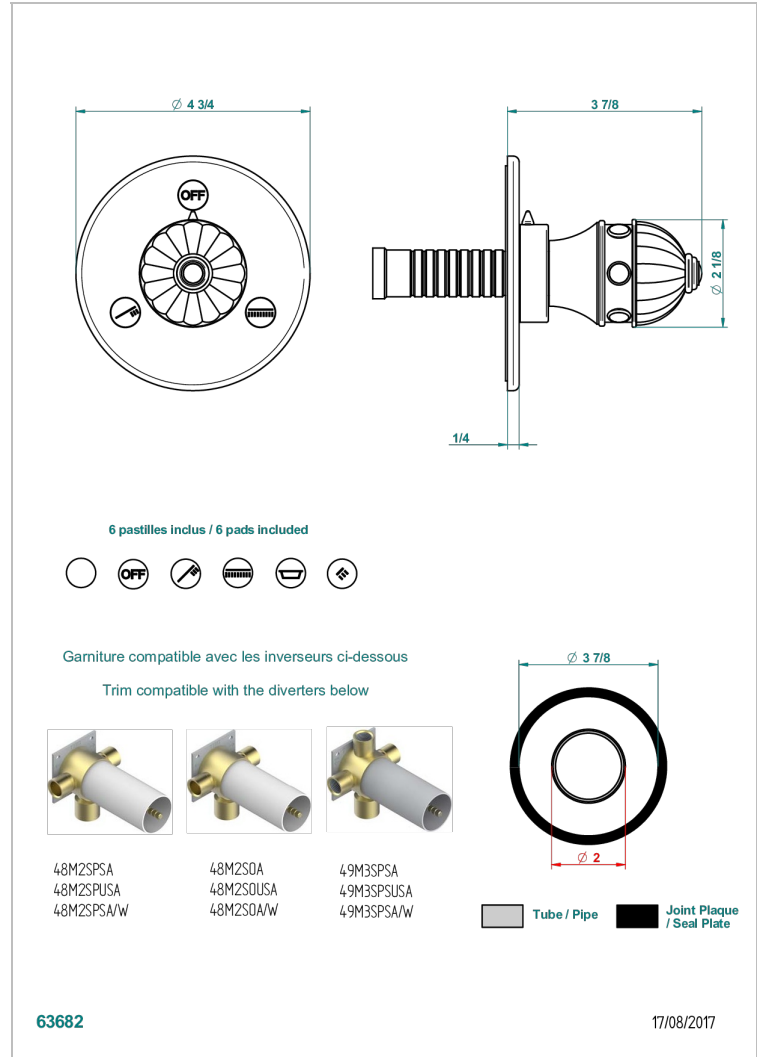

AMBOISE BLACK ONYX

A1M-48M2SB

Trim for wall mounted diverter, 2 ways - ref. 48M2 and 3 ways - ref. 49M3

CHARACTERISTIC

- Amboise Black Onyx
- Trim for wall mounted diverter, 2 ways - ref. 48M2 and 3 ways - ref. 49M3

RELATED SKU'S

- Ref. G00-48M2SOA Wall mounted 3-way diverter with ceramic cartridge for concealed installation- 1 inlet 3/4" and 2 outlets 1/2" without stop position, without trim
- Ref. G00-48M2SPSA Wall mounted 3-way diverter with ceramic cartridge for concealed installation, 1 inlet 3/4" and 2 outlets 1/2" with stop position, without trim
- Ref. G00-49M3SPSA Wall mounted 4-way diverter with ceramic cartridge for concealed installation- 1 inlet 3/4" and 3 outlets 1/2" with stop position, without trim