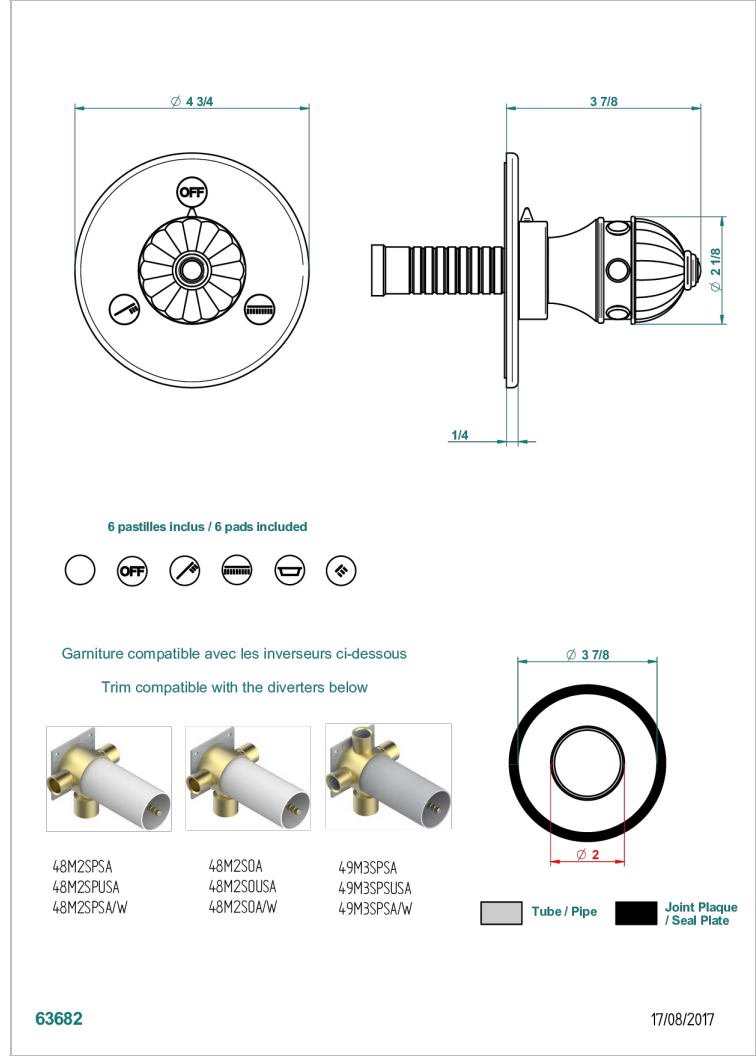

AMBOISE BLACK ONYX

A1M-48M2SB

Trim for wall mounted diverter, 2 ways - ref. 48M2 and 3 ways - ref. 49M3

特色

- Amboise Black Onyx
- Trim for wall mounted diverter, 2 ways - ref. 48M2 and 3 ways - ref. 49M3

相关的SKU

- Ref. G00-48M2SOA Wall mounted 3-way diverter with ceramic cartridge for concealed installation- 1 inlet 3/4" and 2 outlets 1/2" without stop position, without trim
- Ref. G00-48M2SPSA Wall mounted 3-way diverter with ceramic cartridge for concealed installation, 1 inlet 3/4" and 2 outlets 1/2" with stop position, without trim
- Ref. G00-49M3SPSA Wall mounted 4-way diverter with ceramic cartridge for concealed installation- 1 inlet 3/4" and 3 outlets 1/2" with stop position, without trim