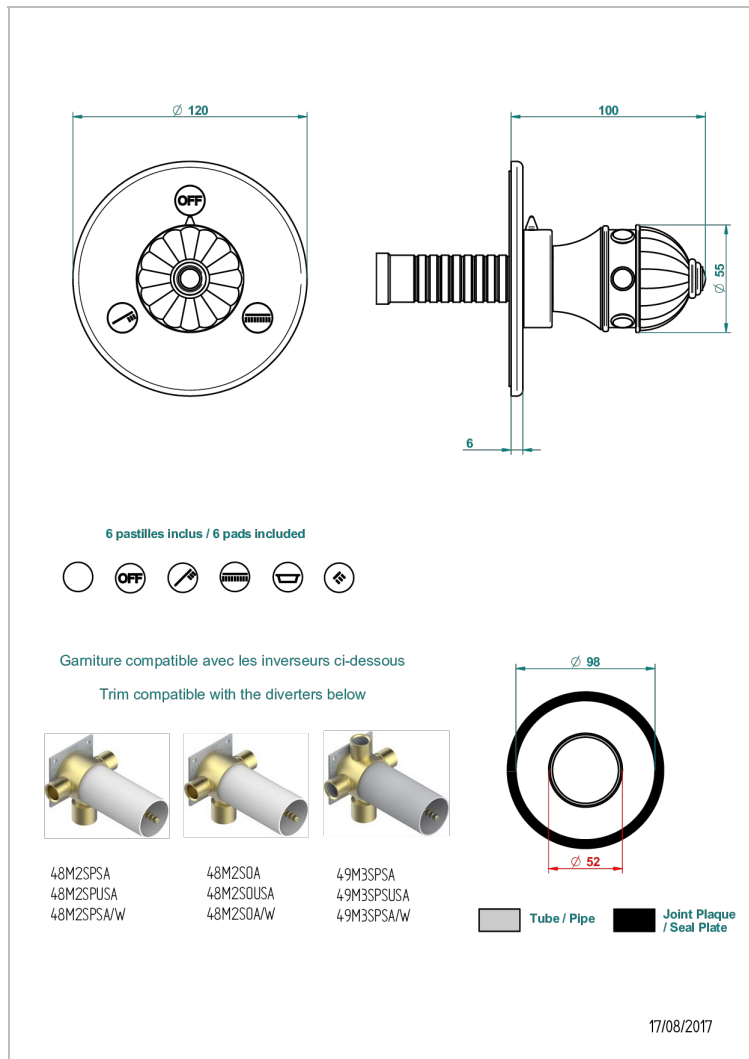

# CHEVERNY RED JASPER

A1U-48M2SB

Trim for wall mounted diverter - 2 ways ref.48M2 & 3 ways ref.49M3

## CHARACTERISTIC

- Cheverny red Jasper
- Trim for wall mounted diverter - 2 ways ref.48M2 & 3 ways ref.49M3

## RELATED SKU'S

- Ref. G00-48M2SOUSA Wall mounted 3-way diverter with ceramic cartridge for concealed installation- 1 inlet 3/4" and 2 outlets 1/2" without shared ports no stop position - no trim
- Ref. G00-48M2SPSUSA Wall mounted 3-way diverter with ceramic cartridge for concealed installation- 1 inlet 3/4" and 2 outlets 1/2" with positive top, no shared ports - no trim
- Ref. G00-49M3SPSUSA Wall mounted 4-way diverter with ceramic cartridge for concealed installation- 1 inlet 3/4" and 3 outlets 1/2" with positive top, no shared ports - no trim