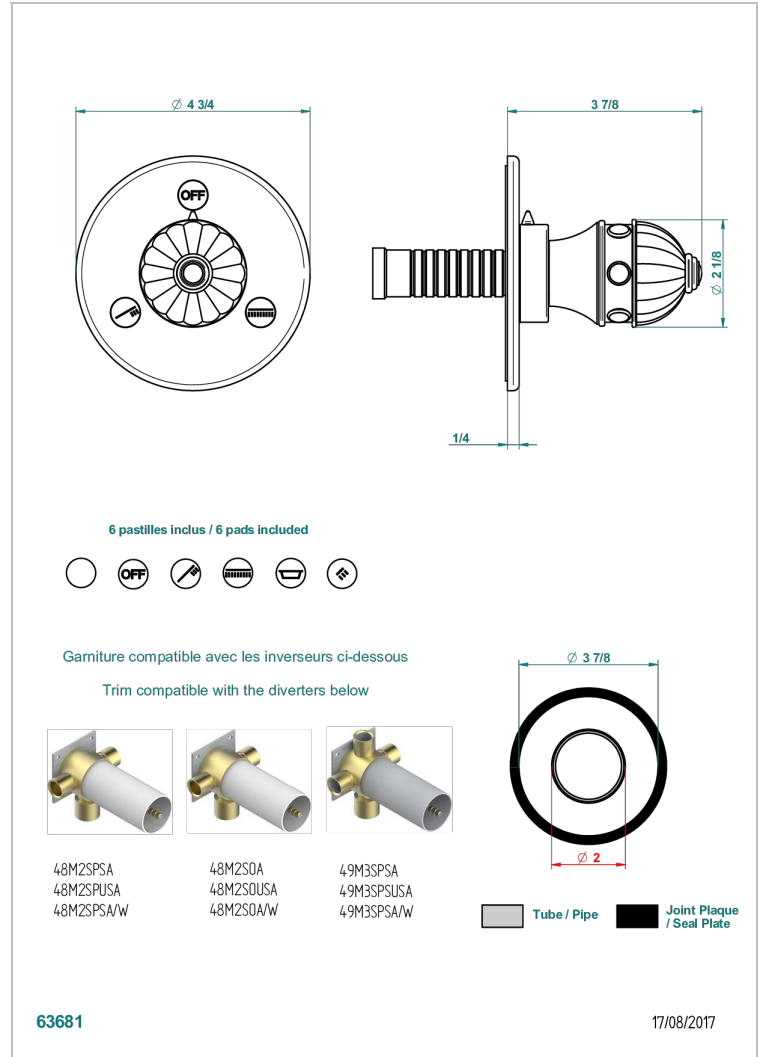

CHEVERNY RED JASPER

A1U-48M2SB

Trim for wall mounted diverter - 2 ways ref.48M2 & 3 ways ref.49M3

CHARACTERISTIC

- Cheverny red Jasper
- Trim for wall mounted diverter - 2 ways ref.48M2 & 3 ways ref.49M3

RELATED SKU'S

- Ref. G00-48M2SOUSA Wall mounted 3-way diverter with ceramic cartridge for concealed installation- 1 inlet 3/4" and 2 outlets 1/2" without shared ports no stop position - no trim
- Ref. G00-48M2SPSUSA Wall mounted 3-way diverter with ceramic cartridge for concealed installation- 1 inlet 3/4" and 2 outlets 1/2" with positive top, no shared ports - no trim
- Ref. G00-49M3SPSUSA Wall mounted 4-way diverter with ceramic cartridge for concealed installation- 1 inlet 3/4" and 3 outlets 1/2" with positive top, no shared ports - no trim