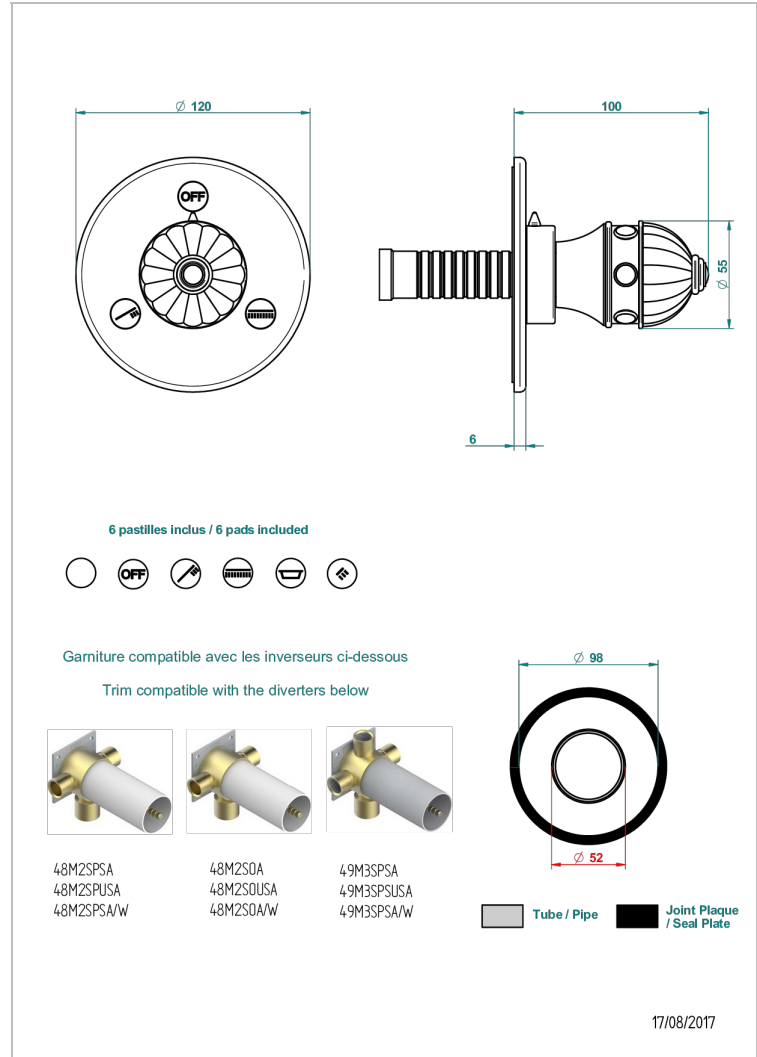

CHEVERNY RED JASPER

A1U-48M2SB

Trim for wall mounted diverter, 2 ways - ref. 48M2 and 3 ways - ref. 49M3

CHARACTERISTIC

- Cheverny red Jasper
- Trim for wall mounted diverter, 2 ways - ref. 48M2 and 3 ways - ref. 49M3