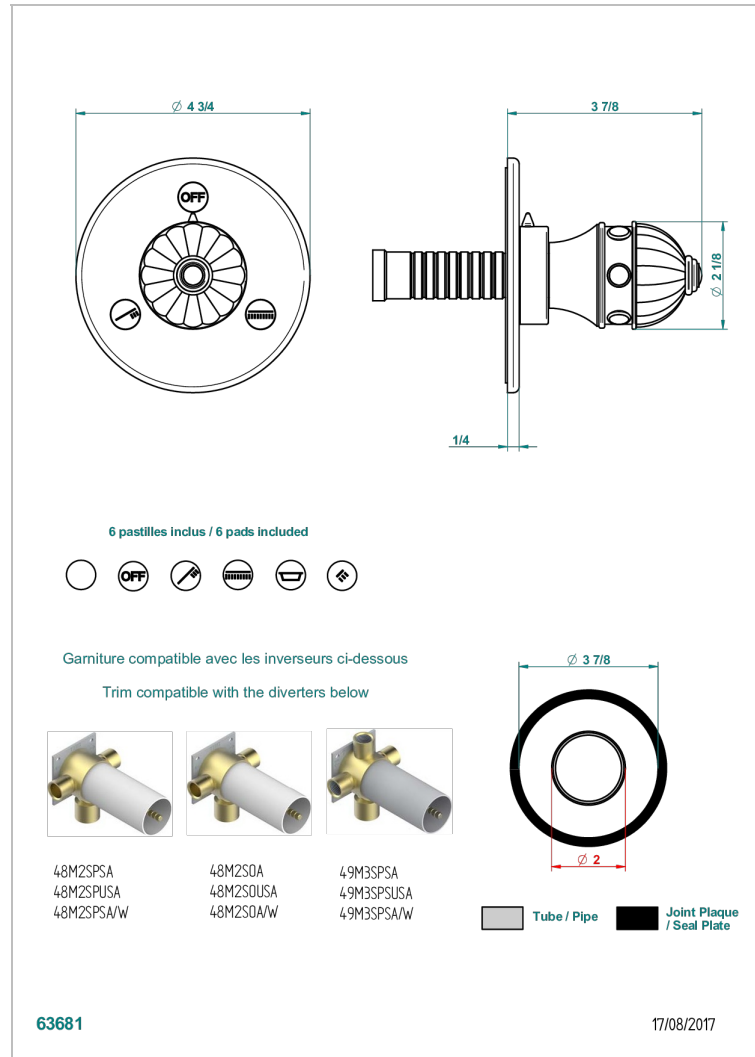

CHEVERNY RED JASPER

A1U-48M2SB

Trim for wall mounted diverter, 2 ways - ref. 48M2 and 3 ways - ref. 49M3

CHARACTERISTIC

- Cheverny red Jasper
- Trim for wall mounted diverter, 2 ways - ref. 48M2 and 3 ways - ref. 49M3