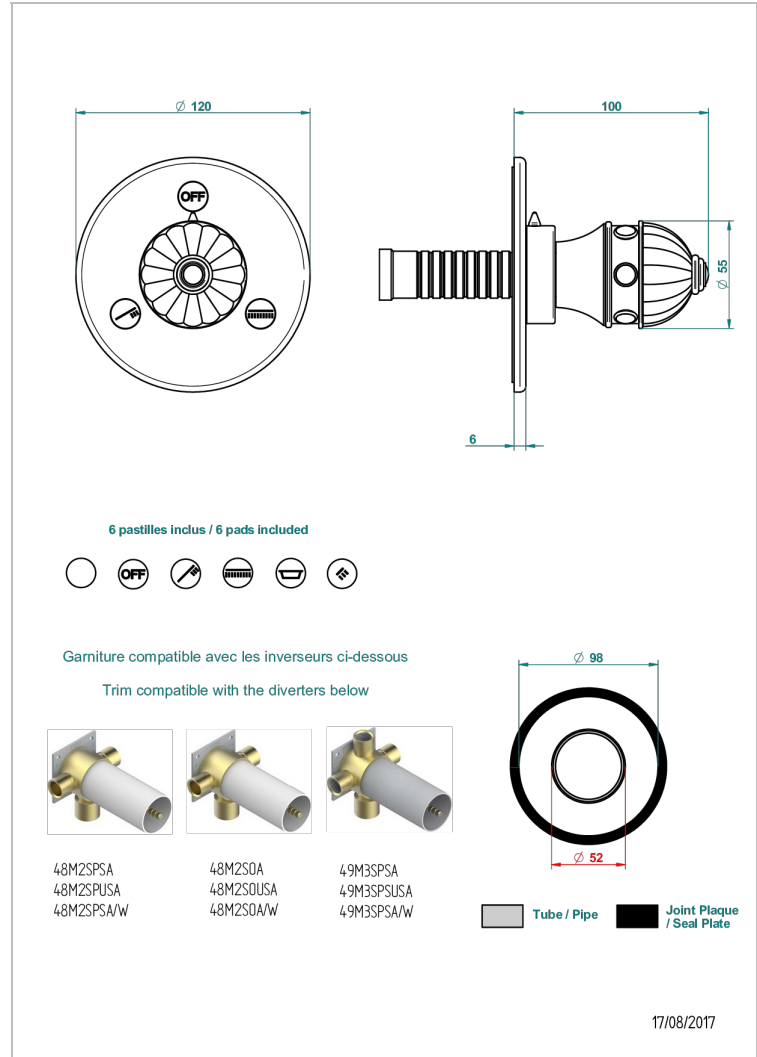

CHEVERNY JASPE ROJO

A1U-48M2SB

Trim for wall mounted diverter, 2 ways - ref. 48M2 and 3 ways - ref. 49M3

THG[®]
PARIS

CARACTERÍSTICAS

- Cheverny Jaspe Rojo
- Trim for wall mounted diverter, 2 ways - ref. 48M2 and 3 ways - ref. 49M3

PRODUCTOS RELACIONADOS

- Ref. G00-48M2SOA Wall mounted 3-way diverter with ceramic cartridge for concealed installation- 1 inlet 3/4" and 2 outlets 1/2" without stop position, without trim
- Ref. G00-48M2SPSA Wall mounted 3-way diverter with ceramic cartridge for concealed installation, 1 inlet 3/4" and 2 outlets 1/2" with stop position, without trim
- Ref. G00-49M3SPSA Wall mounted 4-way diverter with ceramic cartridge for concealed installation- 1 inlet 3/4" and 3 outlets 1/2" with stop position, without trim