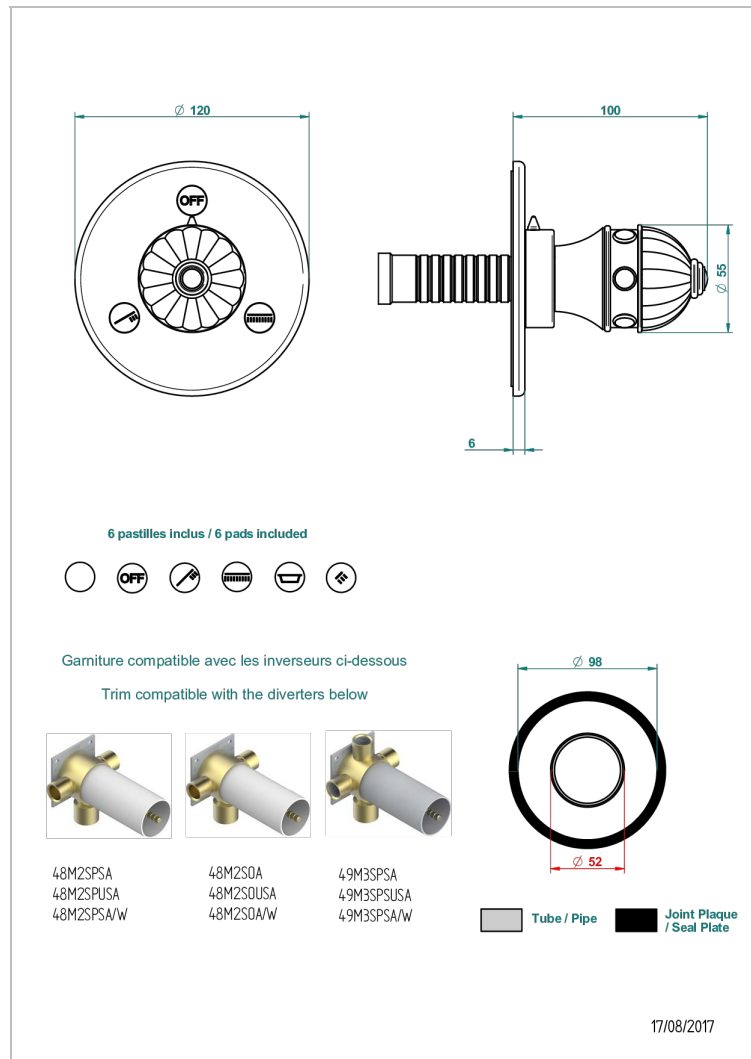

# CHEVERNY RED JASPER

A1U-48M2SB

Trim for wall mounted diverter, 2 ways - ref. 48M2 and 3 ways - ref. 49M3

## CHARACTERISTIC

- Cheverny red Jasper
- Trim for wall mounted diverter, 2 ways - ref. 48M2 and 3 ways - ref. 49M3

## RELATED SKU'S

- Ref. G00-48M2SOA Wall mounted 3-way diverter with ceramic cartridge for concealed installation- 1 inlet 3/4" and 2 outlets 1/2" without stop position, without trim
- Ref. G00-48M2SPSA Wall mounted 3-way diverter with ceramic cartridge for concealed installation, 1 inlet 3/4" and 2 outlets 1/2" with stop position, without trim
- Ref. G00-49M3SPSA Wall mounted 4-way diverter with ceramic cartridge for concealed installation- 1 inlet 3/4" and 3 outlets 1/2" with stop position, without trim