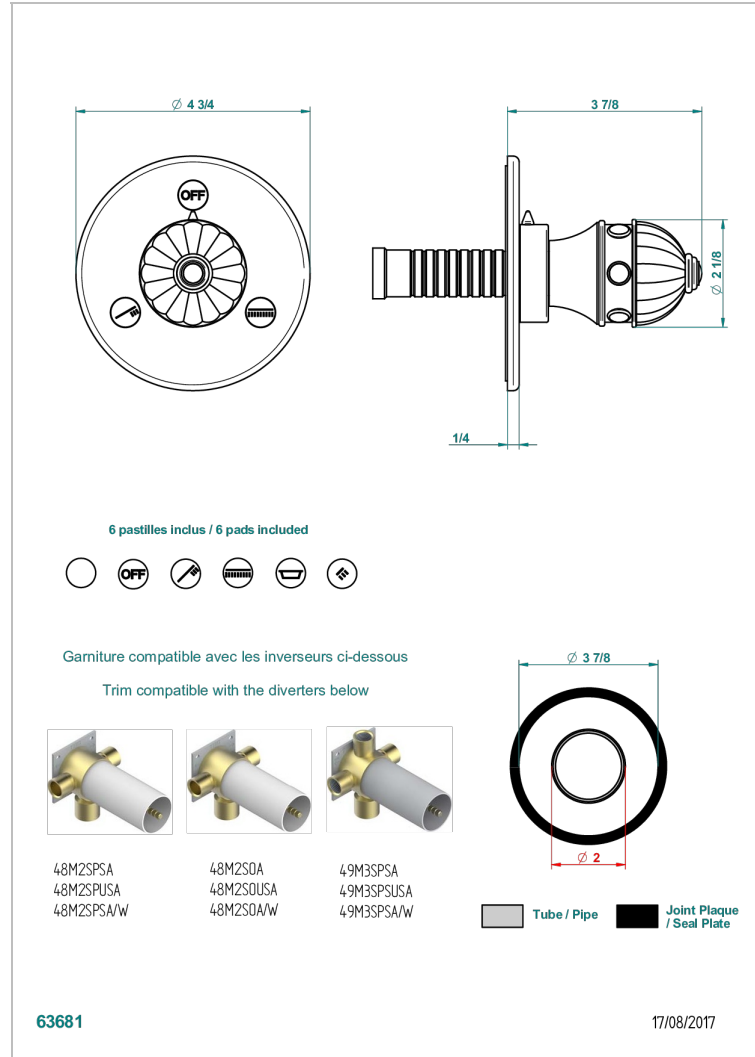

CHEVERNY JASPE ROJO

A1U-48M2SB

Trim for wall mounted diverter, 2 ways - ref. 48M2 and 3 ways - ref. 49M3

CARACTERÍSTICAS

- Cheverny Jaspe Rojo
- Trim for wall mounted diverter, 2 ways - ref. 48M2 and 3 ways - ref. 49M3

PRODUCTOS RELACIONADOS

- Ref. G00-48M2SOA Wall mounted 3-way diverter with ceramic cartridge for concealed installation- 1 inlet 3/4" and 2 outlets 1/2" without stop position, without trim
- Ref. G00-48M2SPSA Wall mounted 3-way diverter with ceramic cartridge for concealed installation, 1 inlet 3/4" and 2 outlets 1/2" with stop position, without trim
- Ref. G00-49M3SPSA Wall mounted 4-way diverter with ceramic cartridge for concealed installation- 1 inlet 3/4" and 3 outlets 1/2" with stop position, without trim