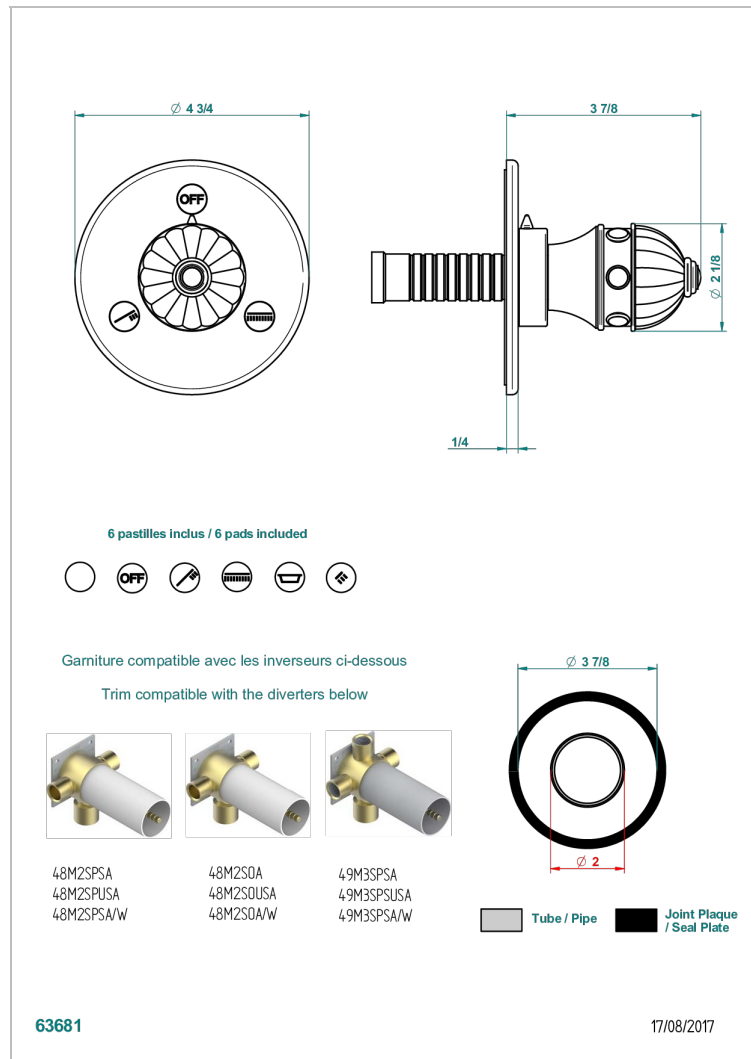

# CHEVERNY RED JASPER

A1U-48M2SB

Trim for wall mounted diverter, 2 ways - ref. 48M2 and 3 ways - ref. 49M3

## CHARACTERISTIC

- Cheverny red Jasper
- Trim for wall mounted diverter, 2 ways - ref. 48M2 and 3 ways - ref. 49M3

## RELATED SKU'S

- Ref. G00-48M2SOA Wall mounted 3-way diverter with ceramic cartridge for concealed installation- 1 inlet 3/4" and 2 outlets 1/2" without stop position, without trim
- Ref. G00-48M2SPSA Wall mounted 3-way diverter with ceramic cartridge for concealed installation, 1 inlet 3/4" and 2 outlets 1/2" with stop position, without trim
- Ref. G00-49M3SPSA Wall mounted 4-way diverter with ceramic cartridge for concealed installation- 1 inlet 3/4" and 3 outlets 1/2" with stop position, without trim