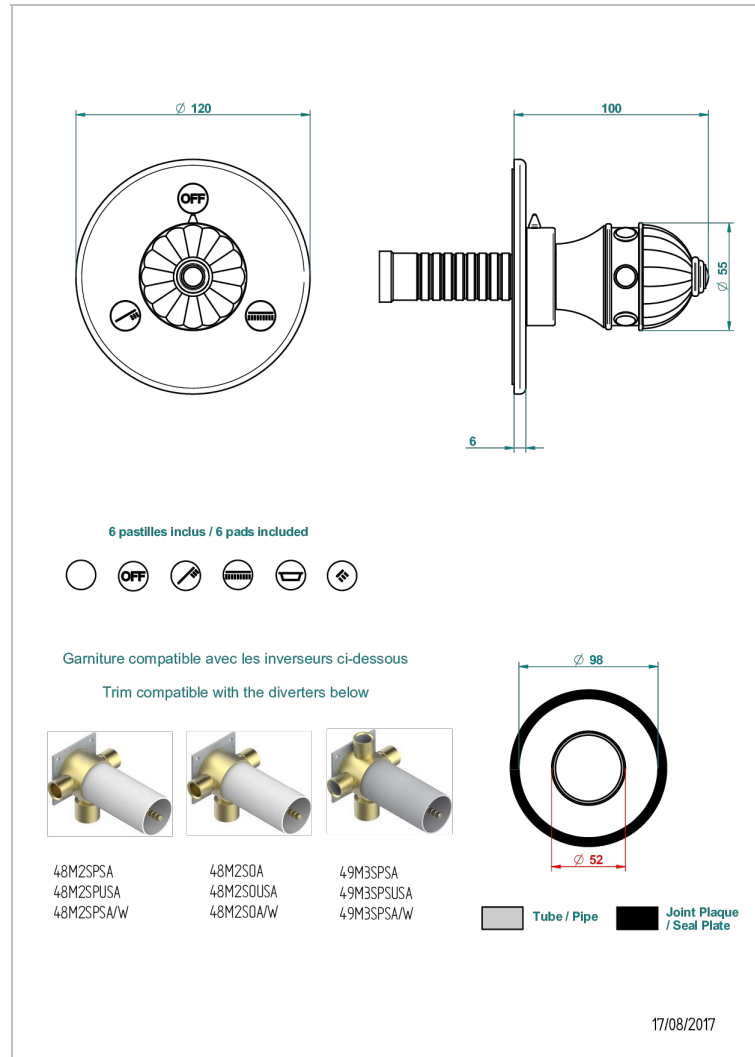

CHEVERNY С КРАСНОЙ ЯШМОЙ

A1U-48M2SB

Trim for wall mounted diverter, 2 ways - ref. 48M2 and 3 ways - ref. 49M3

THG[®]
PARIS

ХАРАКТЕРИСТИКИ

- Cheverny с красной яшмой
- Trim for wall mounted diverter, 2 ways - ref. 48M2 and 3 ways - ref. 49M3

СВЯЗАННЫЕ ТОВАРНЫЕ ПОЗИЦИИ

- Ref. G00-48M2SOA Wall mounted 3-way diverter with ceramic cartridge for concealed installation- 1 inlet 3/4" and 2 outlets 1/2" without stop position, without trim
- Ref. G00-48M2SPSA Wall mounted 3-way diverter with ceramic cartridge for concealed installation, 1 inlet 3/4" and 2 outlets 1/2" with stop position, without trim
- Ref. G00-49M3SPSA Wall mounted 4-way diverter with ceramic cartridge for concealed installation- 1 inlet 3/4" and 3 outlets 1/2" with stop position, without trim