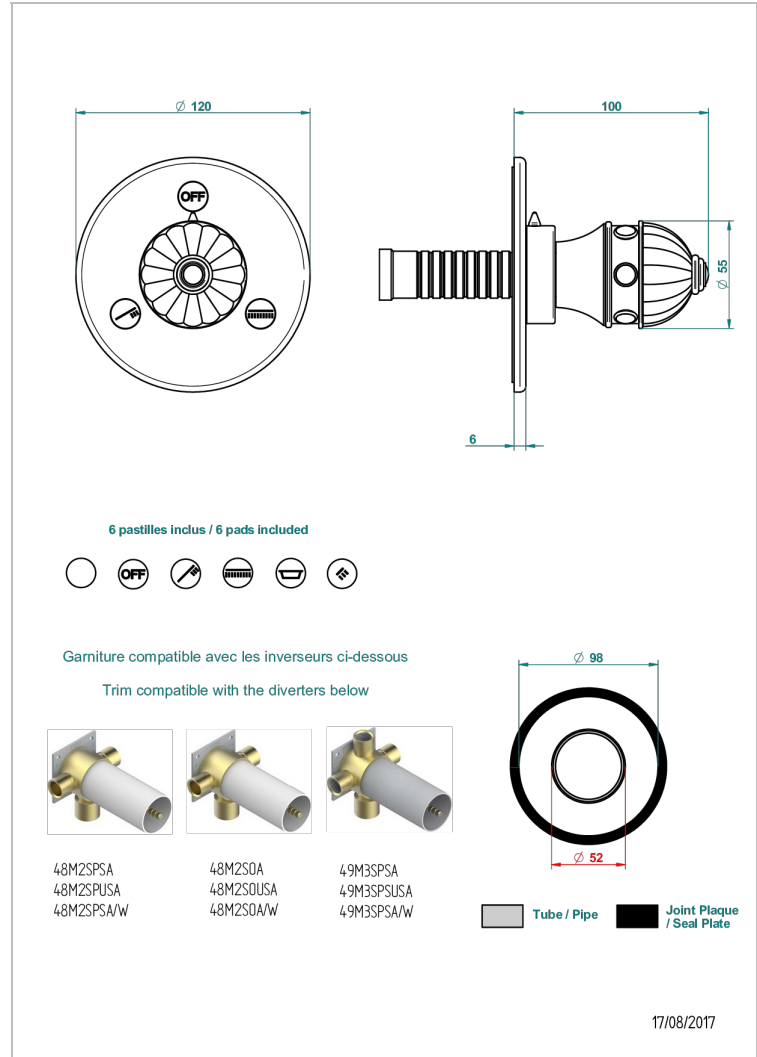

CHEVERNY JASPE ROJO

A1U-48M2SB

Trim for wall mounted diverter, 2 ways - ref. 48M2 and 3 ways - ref. 49M3

CARACTERÍSTICAS

- Cheverny Jaspe Rojo
- Trim for wall mounted diverter, 2 ways - ref. 48M2 and 3 ways - ref. 49M3

PRODUCTOS RELACIONADOS

- Ref. G00-48M2SOA Wall mounted 3-way diverter with ceramic cartridge for concealed installation- 1 inlet 3/4" and 2 outlets 1/2" without stop position, without trim
- Ref. G00-48M2SPSA Wall mounted 3-way diverter with ceramic cartridge for concealed installation, 1 inlet 3/4" and 2 outlets 1/2" with stop position, without trim
- Ref. G00-49M3SPSA Wall mounted 4-way diverter with ceramic cartridge for concealed installation- 1 inlet 3/4" and 3 outlets 1/2" with stop position, without trim