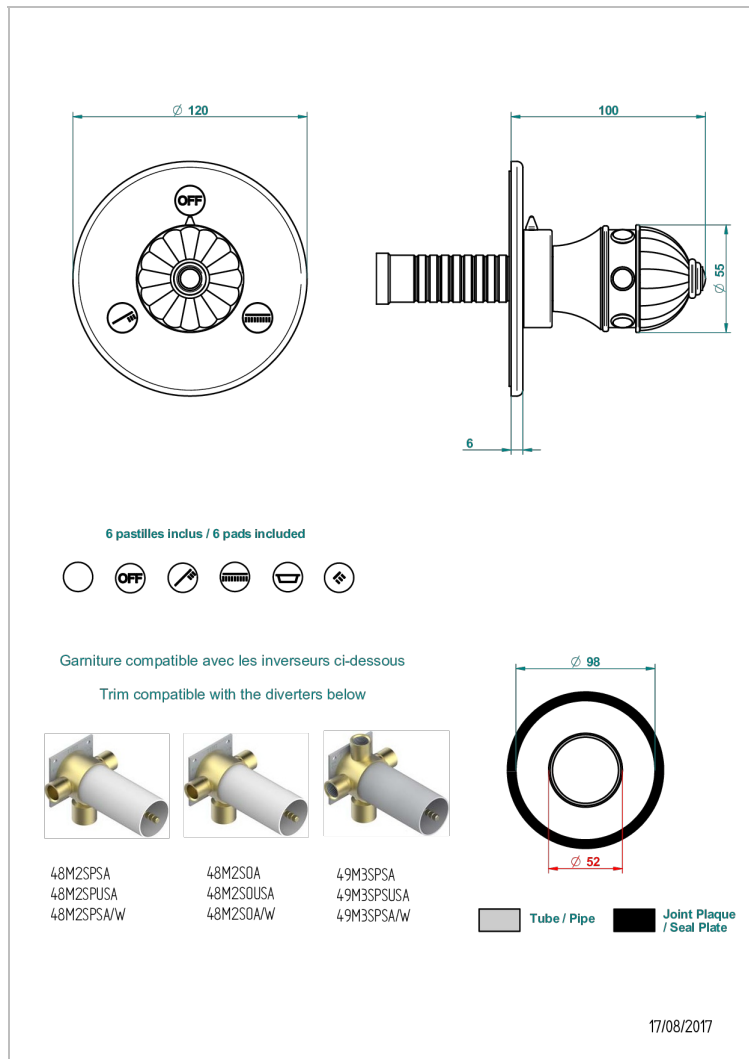

# CHEVERNY RED JASPER

A1U-48M2SB

Trim for wall mounted diverter, 2 ways - ref. 48M2 and 3 ways - ref. 49M3

## CHARACTERISTIC

- Cheverny red Jasper
- Trim for wall mounted diverter, 2 ways - ref. 48M2 and 3 ways - ref. 49M3

## RELATED SKU'S

- Ref. G00-48M2SOA Wall mounted 3-way diverter with ceramic cartridge for concealed installation- 1 inlet 3/4" and 2 outlets 1/2" without stop position, without trim
- Ref. G00-48M2SPSA Wall mounted 3-way diverter with ceramic cartridge for concealed installation, 1 inlet 3/4" and 2 outlets 1/2" with stop position, without trim
- Ref. G00-49M3SPSA Wall mounted 4-way diverter with ceramic cartridge for concealed installation- 1 inlet 3/4" and 3 outlets 1/2" with stop position, without trim