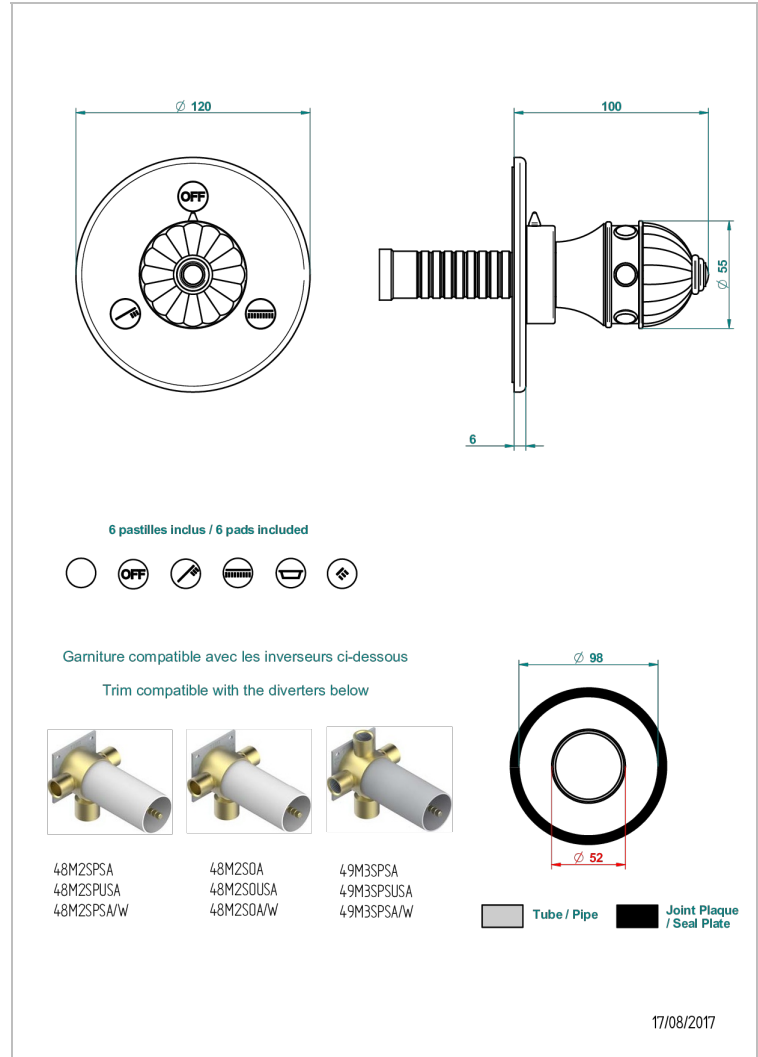

# CHEVERNY RED JASPER

A1U-48M2SB

Trim for wall mounted diverter, 2 ways - ref. 48M2 and 3 ways - ref. 49M3

THG<sup>®</sup>  
PARIS

## 特色

- Cheverny red Jasper
- Trim for wall mounted diverter, 2 ways - ref. 48M2 and 3 ways - ref. 49M3

## 相关的SKU

- Ref. G00-48M2SOA Wall mounted 3-way diverter with ceramic cartridge for concealed installation- 1 inlet 3/4" and 2 outlets 1/2" without stop position, without trim
- Ref. G00-48M2SPSA Wall mounted 3-way diverter with ceramic cartridge for concealed installation, 1 inlet 3/4" and 2 outlets 1/2" with stop position, without trim
- Ref. G00-49M3SPSA Wall mounted 4-way diverter with ceramic cartridge for concealed installation- 1 inlet 3/4" and 3 outlets 1/2" with stop position, without trim