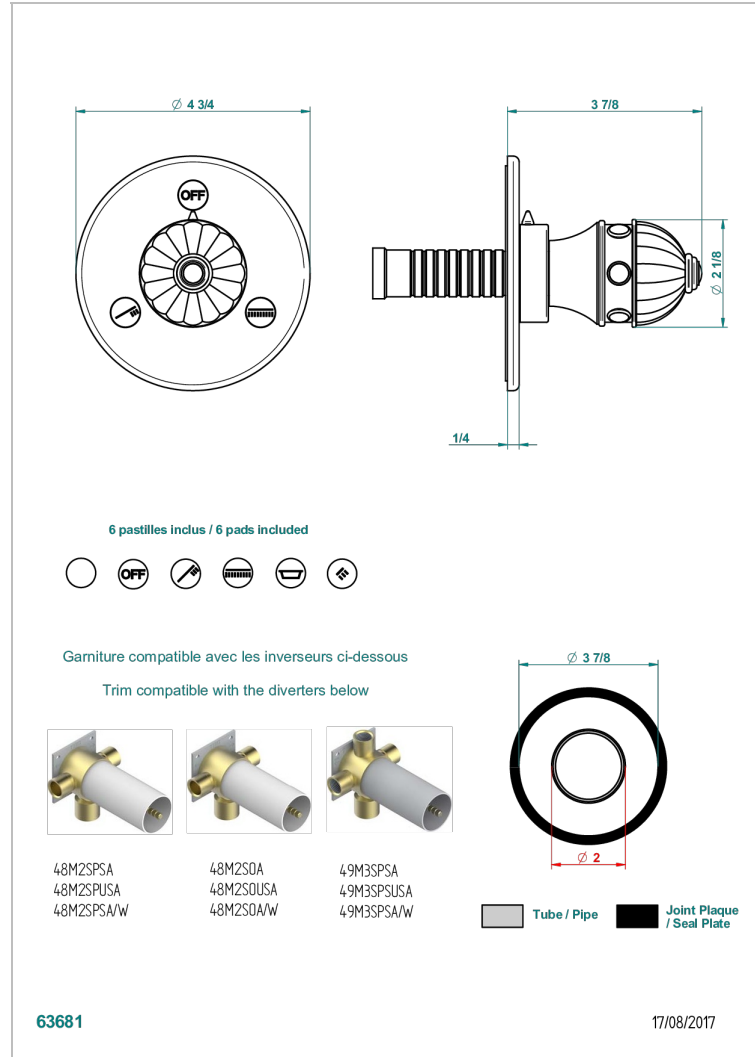

# CHEVERNY С КРАСНОЙ ЯШМОЙ

A1U-48M2SB

Trim for wall mounted diverter, 2 ways - ref. 48M2 and 3 ways - ref. 49M3

THG<sup>®</sup>  
PARIS

## ХАРАКТЕРИСТИКИ

- Cheverny с красной яшмой
- Trim for wall mounted diverter, 2 ways - ref. 48M2 and 3 ways - ref. 49M3

## СВЯЗАННЫЕ ТОВАРНЫЕ ПОЗИЦИИ

- Ref. G00-48M2SOA Wall mounted 3-way diverter with ceramic cartridge for concealed installation- 1 inlet 3/4" and 2 outlets 1/2" without stop position, without trim
- Ref. G00-48M2SPSA Wall mounted 3-way diverter with ceramic cartridge for concealed installation, 1 inlet 3/4" and 2 outlets 1/2" with stop position, without trim
- Ref. G00-49M3SPSA Wall mounted 4-way diverter with ceramic cartridge for concealed installation- 1 inlet 3/4" and 3 outlets 1/2" with stop position, without trim