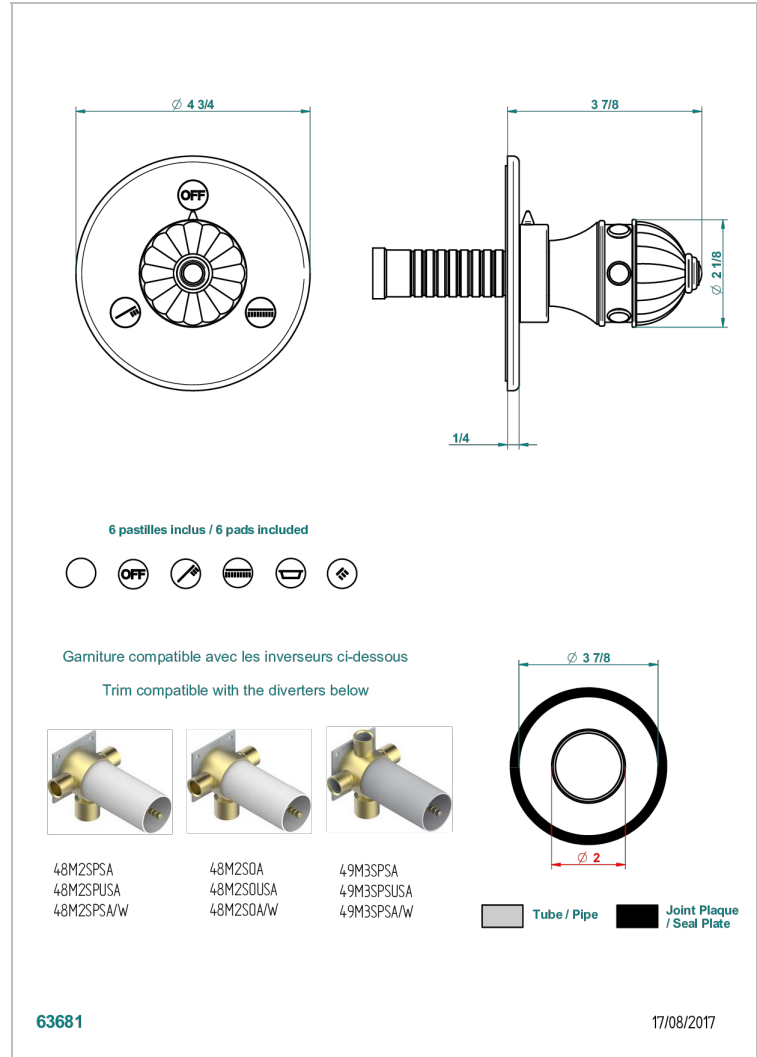

# CHEVERNY JASPE ROJO

A1U-48M2SB

Trim for wall mounted diverter, 2 ways - ref. 48M2 and 3 ways - ref. 49M3

THG<sup>®</sup>  
PARIS

## CARACTERÍSTICAS

- Cheverny Jaspe Rojo
- Trim for wall mounted diverter, 2 ways - ref. 48M2 and 3 ways - ref. 49M3

## PRODUCTOS RELACIONADOS

- Ref. G00-48M2SOA Wall mounted 3-way diverter with ceramic cartridge for concealed installation- 1 inlet 3/4" and 2 outlets 1/2" without stop position, without trim
- Ref. G00-48M2SPSA Wall mounted 3-way diverter with ceramic cartridge for concealed installation, 1 inlet 3/4" and 2 outlets 1/2" with stop position, without trim
- Ref. G00-49M3SPSA Wall mounted 4-way diverter with ceramic cartridge for concealed installation- 1 inlet 3/4" and 3 outlets 1/2" with stop position, without trim