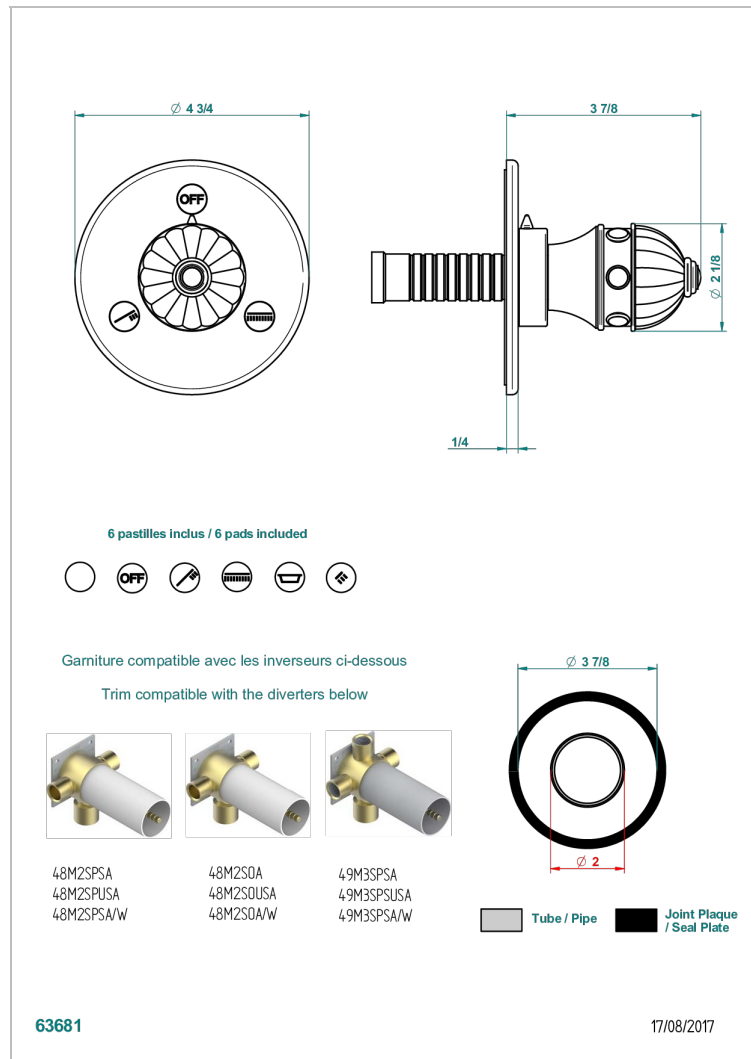

CHEVERNY RED JASPER

A1U-48M2SB

Trim for wall mounted diverter, 2 ways - ref. 48M2 and 3 ways - ref. 49M3

CHARACTERISTIC

- Cheverny red Jasper
- Trim for wall mounted diverter, 2 ways - ref. 48M2 and 3 ways - ref. 49M3

RELATED SKU'S

- Ref. G00-48M2SOA Wall mounted 3-way diverter with ceramic cartridge for concealed installation- 1 inlet 3/4" and 2 outlets 1/2" without stop position, without trim
- Ref. G00-48M2SPSA Wall mounted 3-way diverter with ceramic cartridge for concealed installation, 1 inlet 3/4" and 2 outlets 1/2" with stop position, without trim
- Ref. G00-49M3SPSA Wall mounted 4-way diverter with ceramic cartridge for concealed installation- 1 inlet 3/4" and 3 outlets 1/2" with stop position, without trim