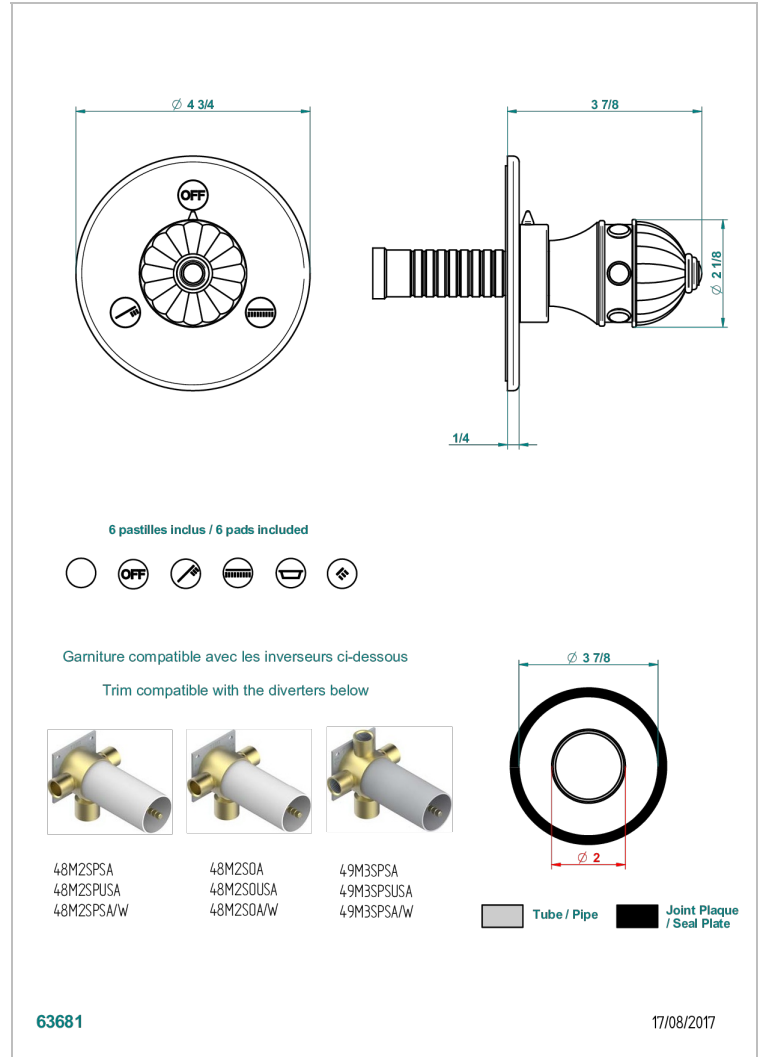

CHEVERNY RED JASPER

A1U-48M2SB

Trim for wall mounted diverter, 2 ways - ref. 48M2 and 3 ways - ref. 49M3

THG[®]
PARIS

特色

- Cheverny red Jasper
- Trim for wall mounted diverter, 2 ways - ref. 48M2 and 3 ways - ref. 49M3

相关的SKU

- Ref. G00-48M2SOA Wall mounted 3-way diverter with ceramic cartridge for concealed installation- 1 inlet 3/4" and 2 outlets 1/2" without stop position, without trim
- Ref. G00-48M2SPSA Wall mounted 3-way diverter with ceramic cartridge for concealed installation, 1 inlet 3/4" and 2 outlets 1/2" with stop position, without trim
- Ref. G00-49M3SPSA Wall mounted 4-way diverter with ceramic cartridge for concealed installation- 1 inlet 3/4" and 3 outlets 1/2" with stop position, without trim