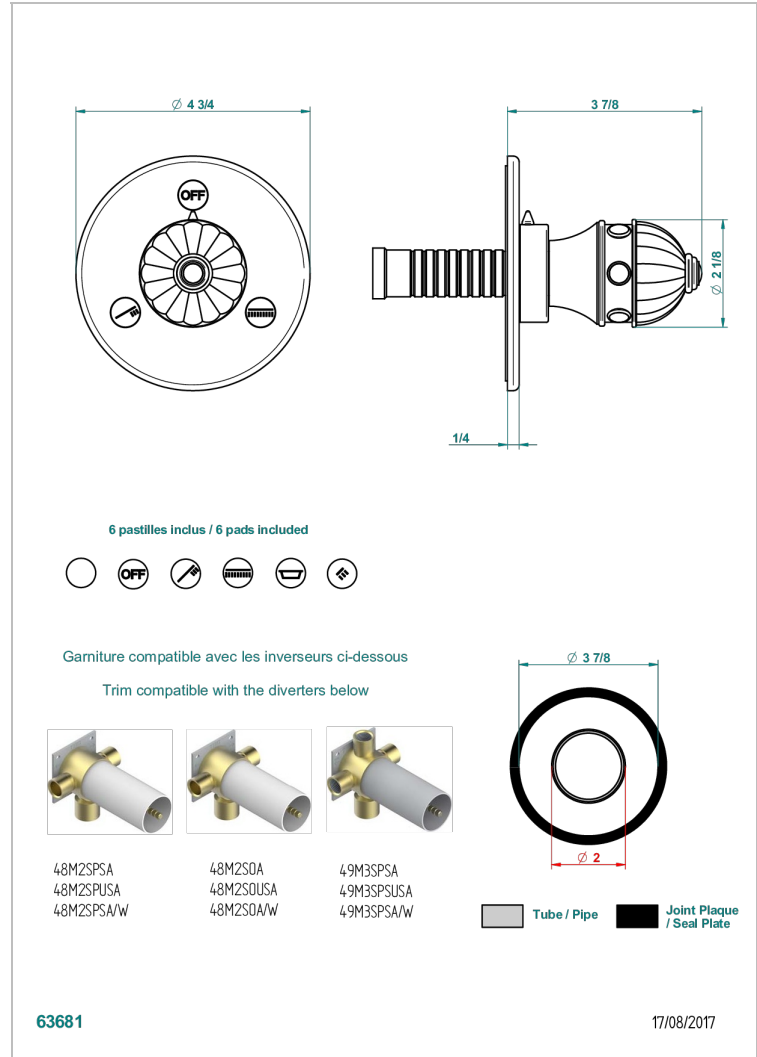

AMBOISE RED JASPER

A1L-48M2SB

Trim for wall mounted diverter - 2 ways ref.48M2 & 3 ways ref.49M3

CHARACTERISTIC

- Amboise Red Jasper
- Trim for wall mounted diverter - 2 ways ref.48M2 & 3 ways ref.49M3

RELATED SKU'S

- Ref. G00-48M2SOUSA Wall mounted 3-way diverter with ceramic cartridge for concealed installation- 1 inlet 3/4" and 2 outlets 1/2" without shared ports no stop position - no trim
- Ref. G00-48M2SPSUSA Wall mounted 3-way diverter with ceramic cartridge for concealed installation- 1 inlet 3/4" and 2 outlets 1/2" with positive top, no shared ports - no trim
- Ref. G00-49M3SPSUSA Wall mounted 4-way diverter with ceramic cartridge for concealed installation- 1 inlet 3/4" and 3 outlets 1/2" with positive top, no shared ports - no trim